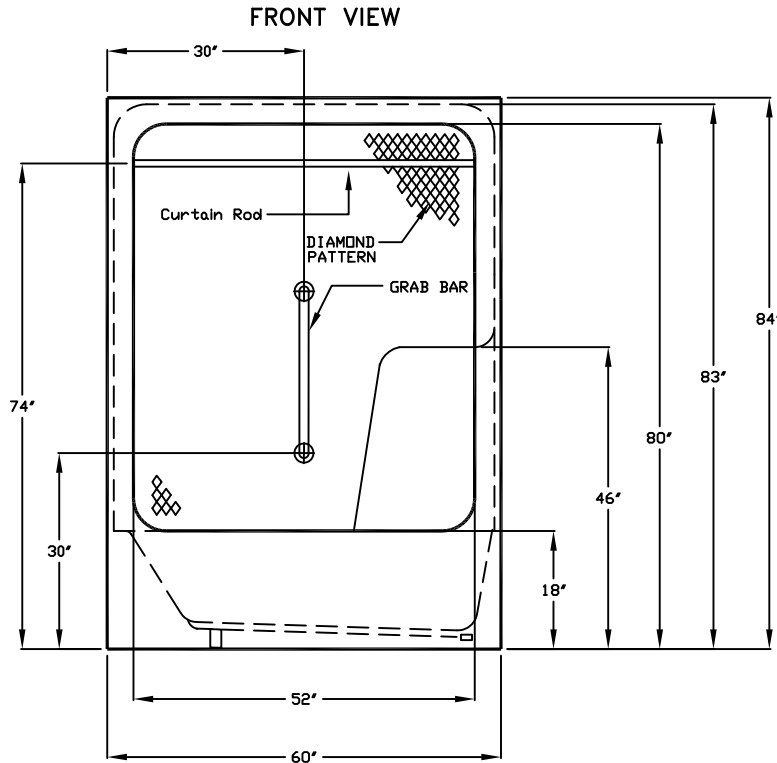

## SUBMITTAL DATA

SIDE VIEW

TOP VIEW

A 1000 TS Tub Shower with one vertical grab bar on the back wall, and curtain rod.

ROUGH-IN DIMENSIONS:  
 58" x 30 3/4" x 83"

DUE TO THE NATURE OF THE MATERIALS  
 DIMENSIONS MAY VARY ± 1/2"