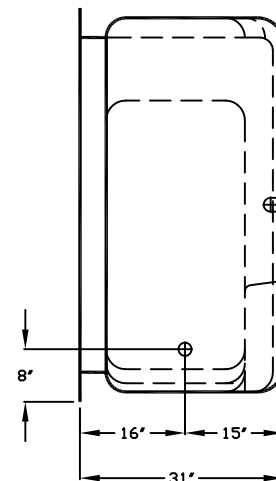

## SUBMITTAL DATA

SIDE VIEW

TOP VIEW

A 1000 TS Tub Shower with one vertical grab bar on the back wall, and curtain rod.

ROUGH-IN DIMENSIONS:  
 58" x 30 3/4" x 83"

DUE TO THE NATURE OF THE MATERIALS  
 DIMENSIONS MAY VARY ± 1/2"

Job Name:	AQUARIUS	
Model No.:	Drawing#: A 1000 TS Pkg 1	
Approved by:	Date Approved:	Date: 7-22-96 Revised: 12-2-08
Rep.:	Wholesaler:	Quote No.:

PRAXIS INDUSTRIES, LLC.  
 ROUTE 1, BOX 46D - SAVANNAH, TN 38372  
 1 (800) 443-7269 - FAX (731) 925-4290