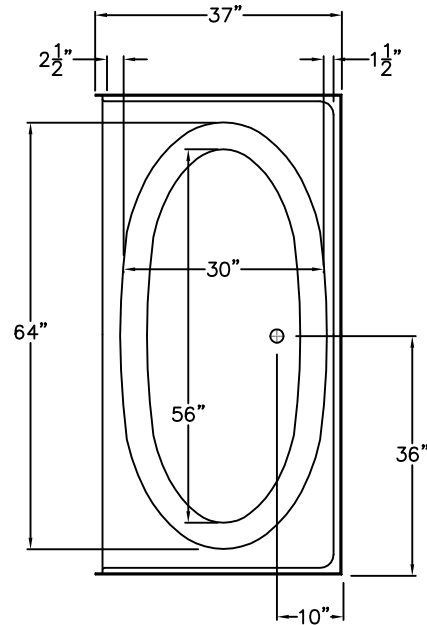

## SUBMITTAL DATA

FRONT VIEW

SIDE VIEW

TOP VIEW

### Traditional Bath Tub

This traditional design tub shall be Aquarius Model G 7237 TO center drain. Finished surface shall be of sanitary-grade applied acrylic. The unit shall have outside dimensions of 72" x 37" x 23 3/4". The unit shall meet IAPMO Z124-2011, and CSA B45.5-11.

DUE TO THE NATURE OF THE MATERIALS  
DIMENSIONS MAY VARY ± 1/2"

Job Name:	AQUARIUS
Approved By Print Name:	Drawing#: G 7237 TO
Approved By Signature:	Date: 9-16-00      Revised: 10-13-16
Rep.:	Quote No.: