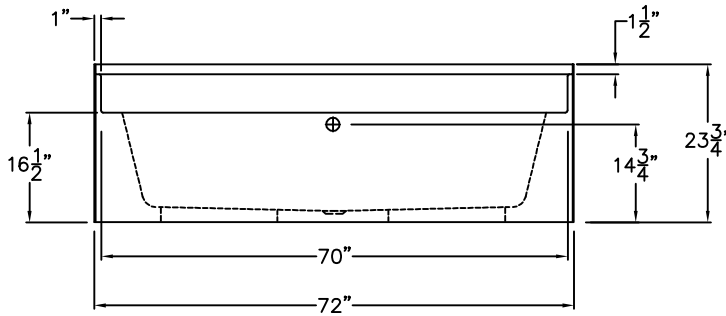

## SUBMITTAL DATA

FRONT VIEW

SIDE VIEW

TOP VIEW

### Traditional Bath Tub

This traditional design tub shall be Aquarius Model G 7237 TO center drain. Finished surface shall be of sanitary-grade applied acrylic. The unit shall have outside dimensions of 72" x 37" x 23 3/4". The unit shall meet IAPMO Z124-2011, and CSA B45.5-11.