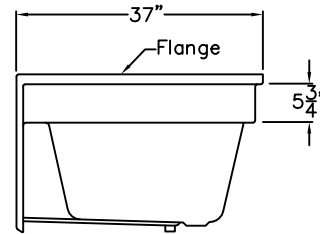

## SUBMITTAL DATA

FRONT VIEW

SIDE VIEW

TOP VIEW

### Traditional Bath Tub

This traditional design tub shall be Aquarius Model G 7237 TO center drain. Finished surface shall be of sanitary-grade applied acrylic. The unit shall have outside dimensions of 72" x 37" x 23 3/4". The unit shall meet IAPMO Z124-2011, and CSA B45.5-11.