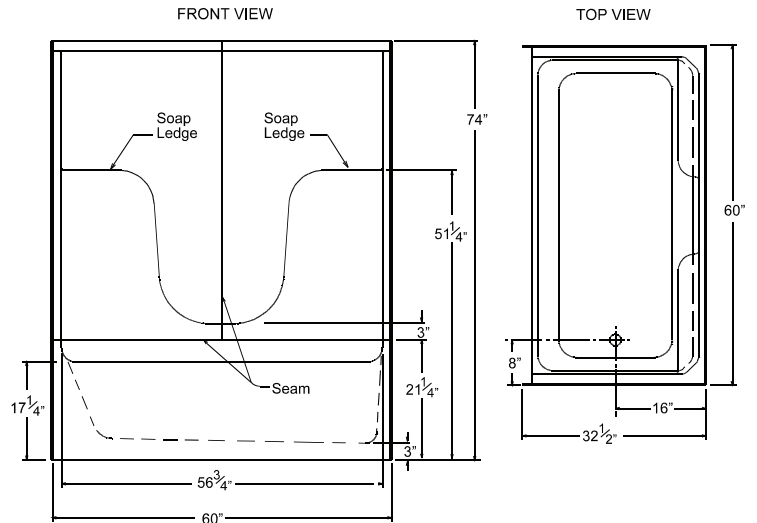

**G 3260 TS 3P**

60" x 32.5" x 74"

Enclosure: up to 56.75" x 55.25"

**FEATURES**

FINISH	PRODUCT	PIECES	WALL
AcryIX™ Applied Acrylic	Tub Shower	Three	Smooth

*Due to the nature of the materials, dimensions may vary +/- 0.5".*

**OPTIONS**

WHIRLPOOL	AcryIX™ COLORS	SOLID SURFACE COLORS	ACCESSORIES
Yes	White, Bone, Biscuit	Solids or Naturals	Drain

**TECHNICAL INFORMATION**

WT	LOAD FACTOR	HANDED BY	CODES
150	1.13	Drain L R	ANSI I24.1, UPC