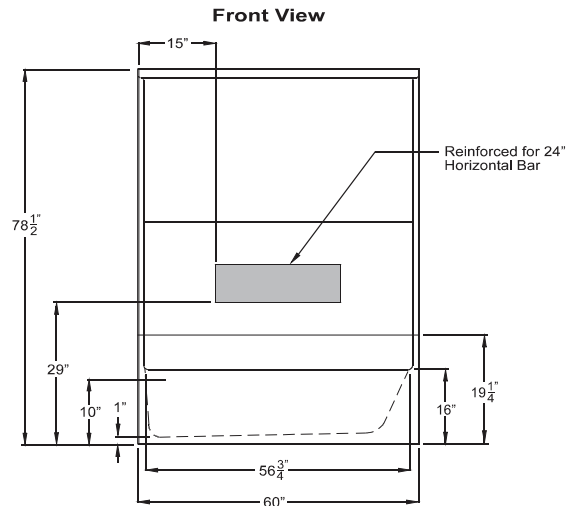

THE CHOOSE HOME COLLECTION
product sheet

CHG 6017 TS 2P FB

60" x 32.5" x 78"

Enclosure: up to 56.5" x 61.5"
1" Above the floor rough

Top View

FEATURES

<u>FINISH</u>	<u>PRODUCT</u>	<u>PIECES</u>	<u>WALL</u>
solid surface or AcrylX™ applied acrylic	reinforced tub shower	two	smooth, flat wall

OPTIONS

<u>WHIRLPOOL</u>	<u>SOLID SURFACE COLOR</u>	<u>AcrylX™ COLOR</u>	<u>ACCESSORIES</u>
yes	cotton seed, almond, beach	white, bone, biscuit	drain, comfort bar, decorative bar

TECHNICAL INFORMATION

<u>WT</u>	<u>LOAD FACTOR</u>	<u>HANDED BY</u>	<u>CODES</u>	<u>WARRANTY</u>
150	1.13	drain left or right	ANSI 124.1, UPC, NAHB, CSA	ten year limited - solid surface lifetime limited - AcrylX™

Due to the nature of the materials, dimensions may vary +/- 1/2".

Smooth Wall

Multi-Piece Unit

Whirlpool Option

AVAILABILITY

Extended Lead Time Standard Lead Time

CUSTOMER SERVICE 800.443.7269

435 Industrial Road | Savannah, TN 38372 | Fax 731.925.4290 | www.praxiscompanies.com