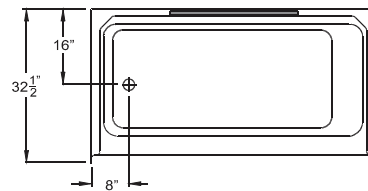

THE CHOOSE HOME COLLECTION
product sheet

CHG 6017 TS 2P FB

60" x 32.5" x 78"

Enclosure: up to 56.5" x 61.5"
1" Above the floor rough

Top View

FEATURES

<u>FINISH</u>	<u>PRODUCT</u>	<u>PIECES</u>	<u>WALL</u>
solid surface or AcrylX™ applied acrylic	reinforced tub shower	two	smooth, flat wall

OPTIONS

<u>WHIRLPOOL</u>	<u>SOLID SURFACE COLOR</u>	<u>AcrylX™ COLOR</u>	<u>ACCESSORIES</u>
yes	cotton seed, almond, beach	white, bone, biscuit	drain, comfort bar, decorative bar

TECHNICAL INFORMATION

<u>WT</u>	<u>LOAD FACTOR</u>	<u>HANDED BY</u>	<u>CODES</u>	<u>WARRANTY</u>
150	1.13	drain left or right	ANSI 124.1, UPC, NAHB, CSA	ten year limited - solid surface lifetime limited - AcrylX™

Due to the nature of the materials, dimensions may vary +/- 1/2".

Smooth Wall

Multi-Piece Unit

Whirlpool Option

AVAILABILITY

Extended Lead Time Standard Lead Time

CUSTOMER SERVICE 800.443.7269

435 Industrial Road | Savannah, TN 38372 | Fax 731.925.4290 | www.praxiscompanies.com