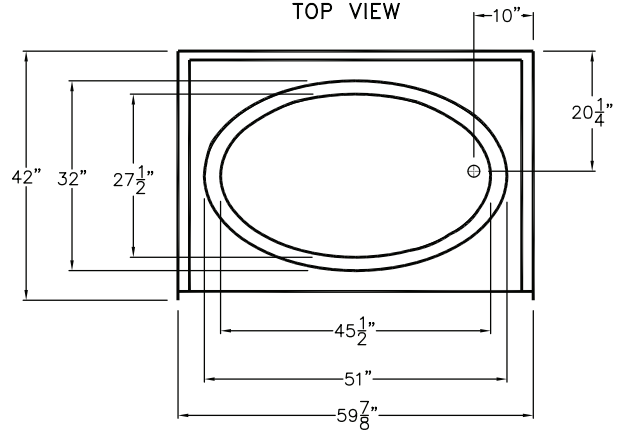

G 4260 TO Tile

60" x 42" x 27.25"

Enclosure: n/a

FRONT VIEW

TOP VIEW

FEATURES

FINISH	PRODUCT	PIECES	WALL
AcryIX™ Applied Acrylic	Bathtub	One	Simulated Tile

Due to the nature of the materials, dimensions may vary +/- 0.5".

OPTIONS

WHIRLPOOL	AcryIX™ COLORS	SOLID SURFACE COLORS	ACCESSORIES
Yes	White, Bone, Biscuit	Solids or Naturals	Drain

TECHNICAL INFORMATION

WT	LOAD FACTOR	HANDED BY	CODES
128	0.55	Drain L R	ANSI 124.1, UPC