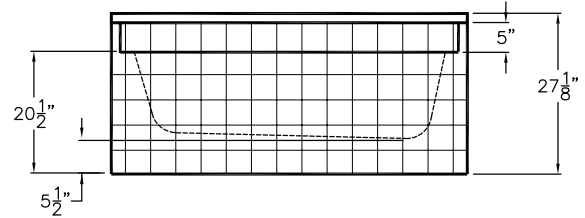

G 4260 TO Tile

60" x 42" x 27.25"

Enclosure: n/a

FRONT VIEW

TOP VIEW

FEATURES

FINISH	PRODUCT	PIECES	WALL
AcryIX™ Applied Acrylic	Bathtub	One	Simulated Tile

Due to the nature of the materials, dimensions may vary +/- 0.5".

OPTIONS

WHIRLPOOL	AcryIX™ COLORS	SOLID SURFACE COLORS	ACCESSORIES
Yes	White, Bone, Biscuit	Solids or Naturals	Drain

TECHNICAL INFORMATION

WT	LOAD FACTOR	HANDED BY	CODES
128	0.55	Drain L R	ANSI 124.1, UPC