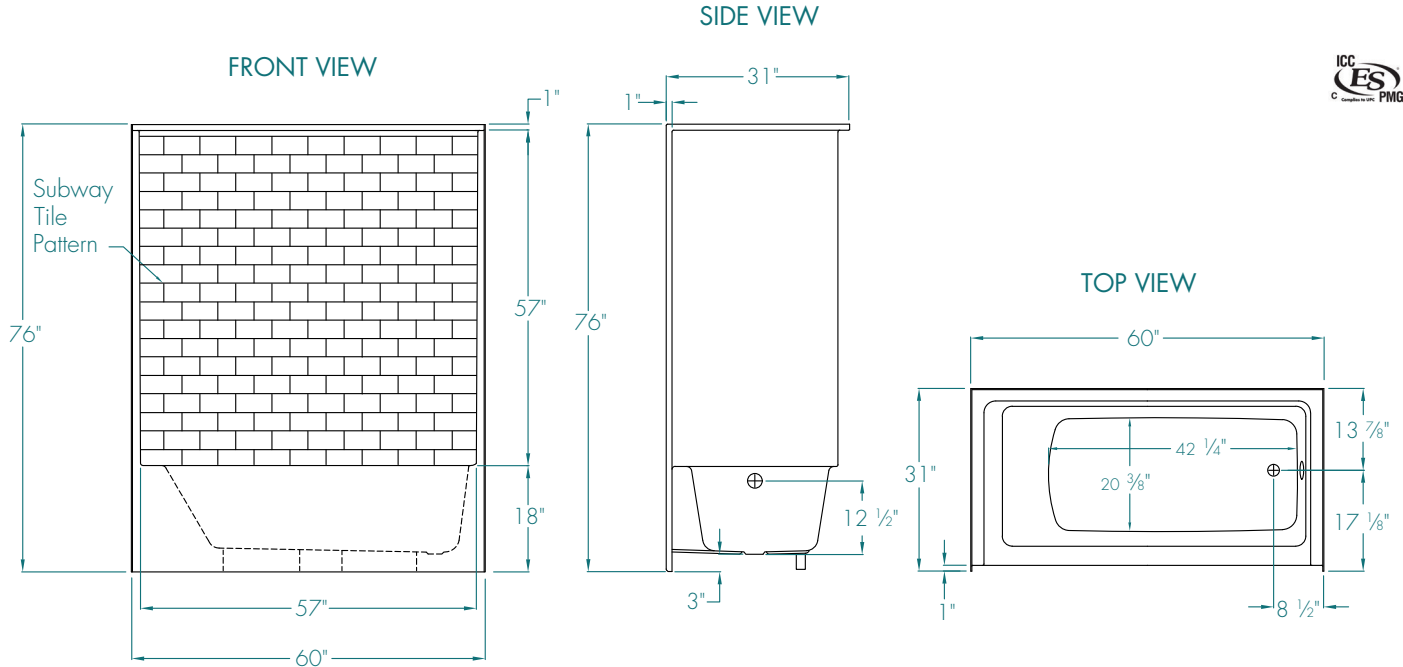

G 6030 TS STM

60 x 31 x 76 inches

FEATURES

- Tub-shower
- Subway tile finish
- Ergonomic backrest
- Above-floor rough
- Slip-resistant textured bottom
- Left or right hand drain
- AcrylX™ applied acrylic surface
- Lifetime limited warranty

OPTIONS

- Grab bar reinforcement
- Factory installed assisted care grab bars
- Designer drain, waste & overflow

COLOR OPTIONS

Standard

Biscuit
Bone
White

G 6030 TS STM

60 x 31 x 76 inches

FEATURES Dimensional Tolerance $\pm \frac{3}{8}$ ". Dimensions needed for site preparation should be measured from the unit. Manufacturer assumes no responsibility for preparatory work.

Model #	Material	Wall Finish	Jets	Motor	Controls	Drain	Net Wt.	Pkg. Wt.
Tub-Shower #G6030TSSTM	AcrylX™	Subway Tile	-	-	-	LH or RH	125	130

DIMENSIONS

Specifications	inches
Width: Overall / Net	60 / 57
Depth: Overall / Net	31 / 30
Height: Overall / Net	76 / 75
Enclosure Opening	57
Skirt Height	18
Drain Rough-In (from Back Wall)	13 7/8
Drain Rough-In (from Side Wall)	8 1/2
Drain: Diameter / Clearance	2 / 3

FRAMING DIMENSIONS inches

Type	D Depth	W Width	H Height	A	B	C
Alcove	31	60	-	Box Out	8 1/2	13 7/8