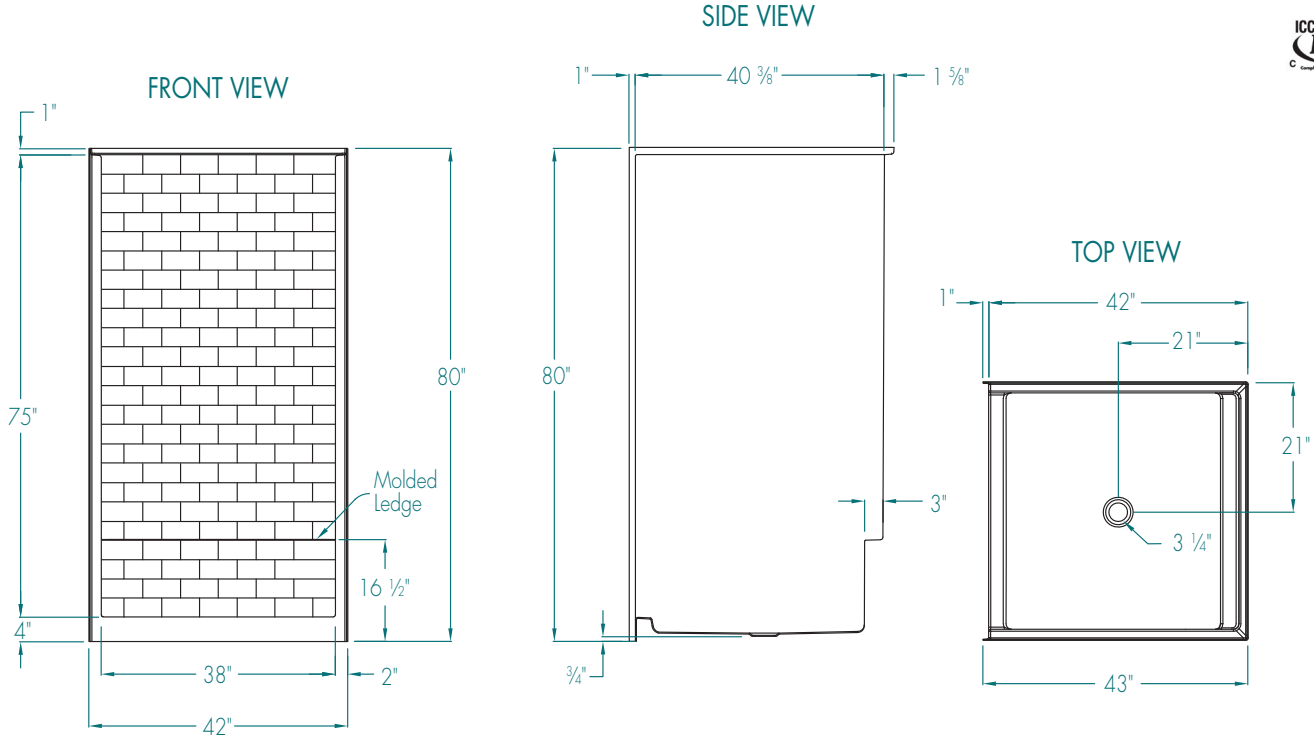

G I4242 SH SST

42 x 43 x 80 inches

FEATURES

- Shower stall
- Subway tile finish
- Molded soap ledge
- Center drain
- AcrylX™ applied acrylic surface
- Lifetime limited warranty

OPTIONS

- Grab bar reinforcement
- Factory installed assisted care grab bars

COLOR OPTIONS

Standard

Biscuit
Bone
White

G I4242 SH SST

42 x 43 x 80 inches

FEATURES Dimensional Tolerance $\pm 3/16"$. Dimensions needed for site preparation should be measured from the unit. Manufacturer assumes no responsibility for preparatory work.

Model #	Material	Wall Finish	Pieces	Drain	Seat	Net Wt. lbs.	Pkg. Wt. lbs.
Shower #G I4242SHSST	AcrylX™	Subway Tile	1	Center	—		

DIMENSIONS

Specifications	inches
Width: Overall / Net	42
Depth: Overall / Net	43 / 42
Height: Overall / Net	80
Enclosure Opening	38
Skirt Height	4
Drain Rough-In (from Back Wall)	21
Drain Rough-In (from Side Wall)	21
Drain: Diameter / Clearance	3 1/4 / 3/4

FRAMING DIMENSIONS inches

Type	D Depth	W Width	H Height	A	B	C
Alcove	43	42 1/8	—	Box Out	21	21