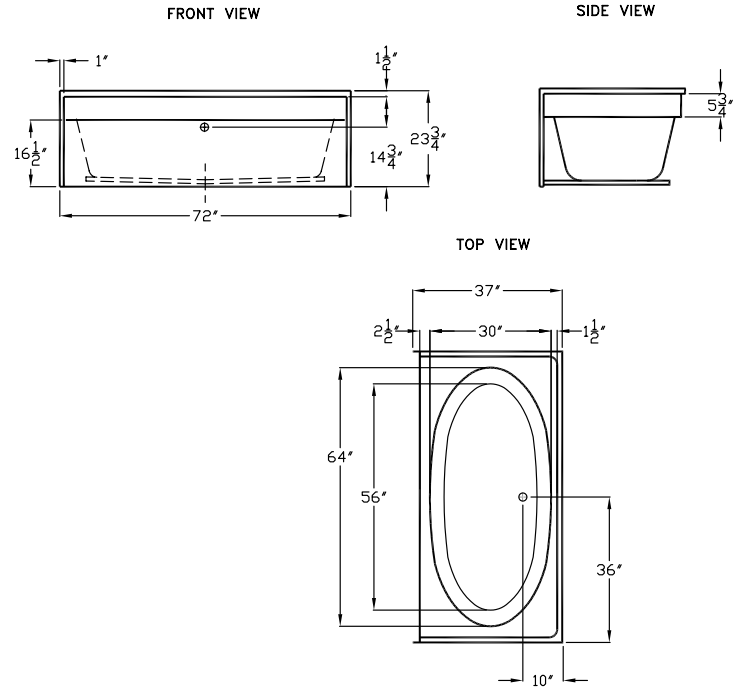

**G 7237 TO**  
72" x 37" x 23.75"

**FEATURES**

FINISH	PRODUCT	PIECES	STYLE
AcryIX™ Applied Acrylic	Soaking Tub	One	Garden Tub

*Due to the nature of the materials, dimensions may vary +/- 0.5".*

**OPTIONS**

WHIRLPOOL	AcryIX™ COLORS	SOLID SURFACE COLORS	ACCESSORIES
Yes	White, Bone, Biscuit	Solids or Naturals	Drain

**TECHNICAL INFORMATION**

WT	LOAD FACTOR	HANDED BY	CODES
113	0.70	Center Drain	ANSI I24.1, UPC