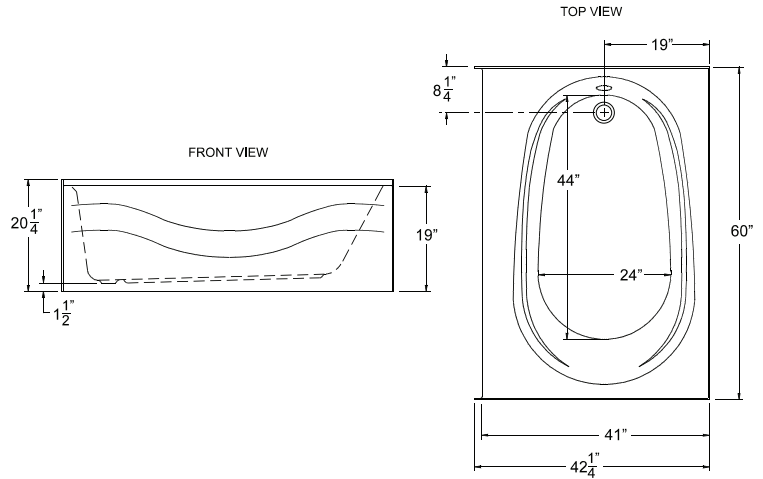

G 6042 TO CS
60" × 42.25" × 20.25"

FEATURES

FINISH	PRODUCT	PIECES	STYLE
AcryIX™ Applied Acrylic	Soaking Tub	One	Garden Tub

Due to the nature of the materials, dimensions may vary +/- 0.5".

OPTIONS

WHIRLPOOL	AcryIX™ COLORS	SOLID SURFACE COLORS	ACCESSORIES
Yes	White, Bone, Biscuit	Solids or Naturals	Drain

TECHNICAL INFORMATION

WT	LOAD FACTOR	HANDED BY	CODES
95	0.55	Drain L R	ANSI I24.1, UPC

WARRANTY

AcryIX™ Applied Acrylic - Lifetime Limited
Solid Surface - 10 Year Limited

AVAILABILITY

NORTHEAST	MID / SOUTH
<input checked="" type="checkbox"/> Standard	<input type="checkbox"/> Not Available