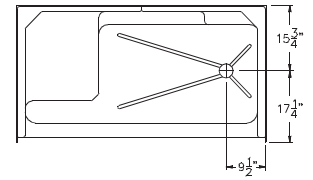

THE MILLENNIA COLLECTION

Product Sheet

M 6032 SH IS 3P Tile

60" x 33" x 77"

Enclosure: up to 55.75" x 71"

**FEATURES**

FINISH	PRODUCT	PIECES	WALL	SEAT
solid surface or AcrylX™ applied acrylic	shower	three	diamond texture	one

**OPTIONS**

WHIRLPOOL	SOLID SURFACE COLOR	AcrylX™ COLOR	ACCESSORIES
no	solids or naturals	white, bone, biscuit	drain

**TECHNICAL INFORMATION**

WT	LOAD FACTOR	HANDED BY	CODES	WARRANTY
140	1.13	seat left or right	ANSI 124.2, UPC, NAHB, CSA	lifetime limited - solid surface lifetime limited - AcrylX™

Due to the nature of the materials, dimensions may vary +/- 1/2".