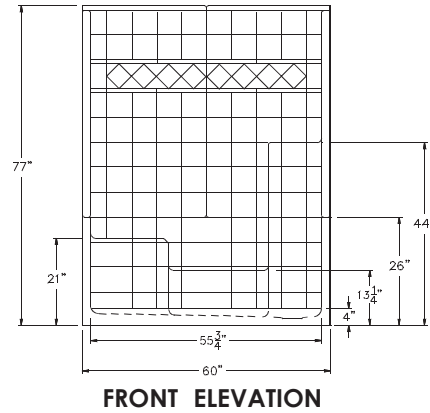

THE MILLENNIA COLLECTION

Product Sheet

M 6032 SH IS 3P Tile

60" x 33" x 77"

Enclosure: up to 55.75" x 71"

**FEATURES**

FINISH	PRODUCT	PIECES	WALL	SEAT
solid surface or AcrylX™ applied acrylic	shower	three	diamond texture	one

**OPTIONS**

WHIRLPOOL	SOLID SURFACE COLOR	AcrylX™ COLOR	ACCESSORIES
no	solids or naturals	white, bone, biscuit	drain

**TECHNICAL INFORMATION**

WT	LOAD FACTOR	HANDED BY	CODES	WARRANTY
140	1.13	seat left or right	ANSI 124.2, UPC, NAHB, CSA	lifetime limited - solid surface lifetime limited - AcrylX™

Due to the nature of the materials, dimensions may vary +/- 1/2".