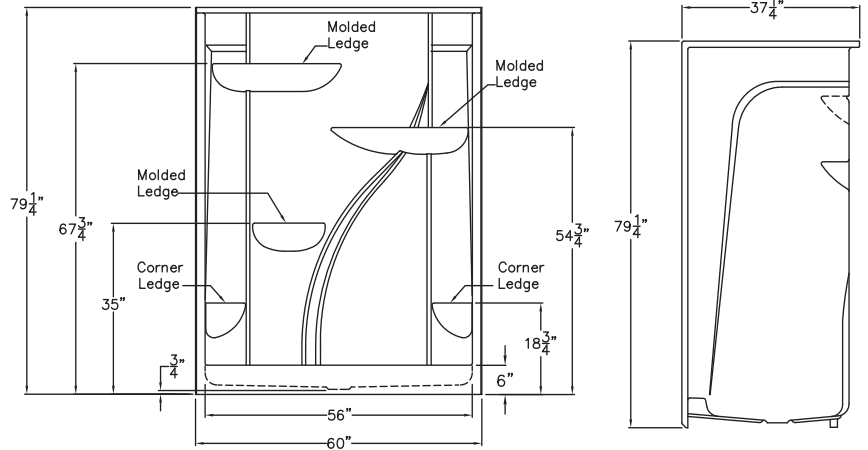

PRAXIS

storage solutions

open-top & extra tall domed
premium thermal cast acrylic

A6036SHNSOT

60" x 37.25" x 79.25"

Enclosure: up to 56" x 72"

*Due to the nature of the materials,
dimensions may vary +/- 0.5".*

FEATURES

FINISH	PRODUCT	PIECES	SEAT	TOP
Thermal Cast Acrylic	Shower	One	n/a	Open

OPTIONS

WHIRLPOOL	CAST ACRYLIC COLORS	ACCESSORIES
n/a	White, Biscuit	Drain

TECHNICAL INFORMATION

WT	LOAD FACTOR	HANDED BY	CODES
163	1.33	Center Drain	ANSI I24.2, UPC

WARRANTY

Thermal Cast Acrylic - 5 Year Limited

HIGHEST GRADE
premium thermal
cast acrylic finish

MORE STORAGE
over 140 square inches
of shelving space,
120 square inches of
usable deck space

SMOOTH LEDGES
for easy bottle storage
placement