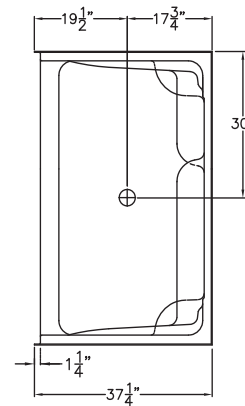

PRAXIS

storage solutions

open-top & extra tall domed
premium thermal cast acrylic

A6036SHNSOT

60" x 37.25" x 79.25"

Enclosure: up to 56" x 72"

*Due to the nature of the materials,
dimensions may vary +/- 0.5".*

FEATURES

FINISH	PRODUCT	PIECES	SEAT	TOP
Thermal Cast Acrylic	Shower	One	n/a	Open

OPTIONS

WHIRLPOOL	CAST ACRYLIC COLORS	ACCESSORIES
n/a	White, Biscuit	Drain

TECHNICAL INFORMATION

WT	LOAD FACTOR	HANDED BY	CODES
163	1.33	Center Drain	ANSI I24.2, UPC

WARRANTY

Thermal Cast Acrylic - 5 Year Limited

HIGHEST GRADE
premium thermal
cast acrylic finish

MORE STORAGE
over 140 square inches
of shelving space,
120 square inches of
usable deck space

SMOOTH LEDGES
for easy bottle storage
placement