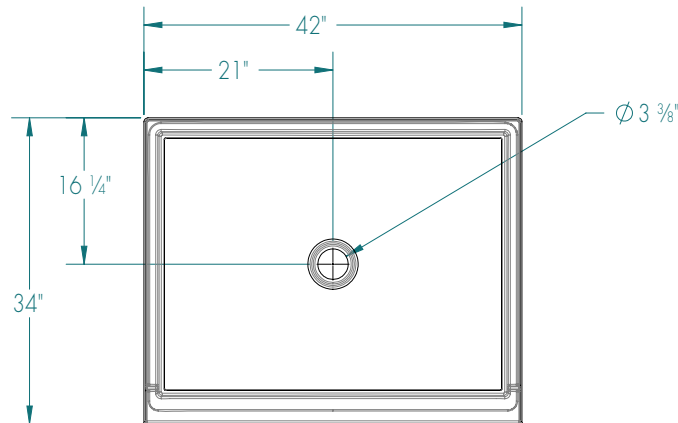

SB4234 – ICON SHOWER PANS

42 x 34 x 3 inches

FEATURES

- ArmorCore™ slip resistant, textured bottom
- Center drain
- Low 3" threshold
- Integrated weep holes
- Sloped threshold ensures water containment
- Pre-leveled legs, no mortar bed required
- Sleek minimalist design
- AcrylX™ applied acrylic surface
- Lifetime limited warranty

OPTIONS

- Brass drain assembly and cover

COLOR OPTIONS

Standard

White

PRAXIS

SB4234

42 x 34 x 3
inches

FEATURES Dimensional Tolerance $\pm 3/64"$. Dimensions needed for site preparation should be measured from the unit. Manufacturer assumes no responsibility for preparatory work.

Model #	Material	Drain	Net Wt. lbs.	Pkg. Wt. lbs.
Shower Pan #SB4234	AcrylX™	Center	52	—

DIMENSIONS

Specifications	inches
Width: Overall / Net	42
Depth: Overall / Net	34
Height: Overall / Net	4 1/4 / 3
Enclosure Opening	—
Skirt Height	3
Drain Rough-In (from Back Wall)	16 1/4
Drain Rough-In (from Side Wall)	21
Drain: Diameter / Clearance	3 3/8 / 3/8