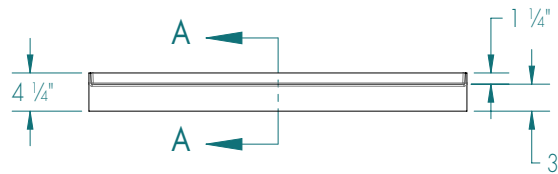

SB4234 – ICON SHOWER PANS

42 x 34 x 3 inches

FEATURES

- ArmorCore™ slip resistant, textured bottom
- Center drain
- Low 3" threshold
- Integrated weep holes
- Sloped threshold ensures water containment
- Pre-leveled legs, no mortar bed required
- Sleek minimalist design
- AcrylX™ applied acrylic surface
- Lifetime limited warranty

OPTIONS

- Brass drain assembly and cover

COLOR OPTIONS

Standard

White

PRAXIS

SB4234

42 x 34 x 3
inches

FEATURES Dimensional Tolerance $\pm 3/64"$. Dimensions needed for site preparation should be measured from the unit. Manufacturer assumes no responsibility for preparatory work.

Model #	Material	Drain	Net Wt. lbs.	Pkg. Wt. lbs.
Shower Pan #SB4234	AcrylX™	Center	52	—

DIMENSIONS

Specifications	inches
Width: Overall / Net	42
Depth: Overall / Net	34
Height: Overall / Net	4 1/4 / 3
Enclosure Opening	—
Skirt Height	3
Drain Rough-In (from Back Wall)	16 1/4
Drain Rough-In (from Side Wall)	21
Drain: Diameter / Clearance	3 3/8 / 3/8