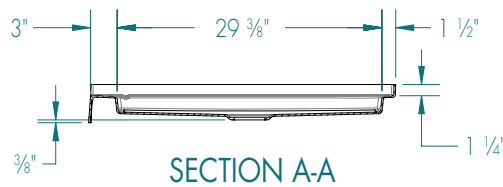

SB4234 – ICON SHOWER PANS

42 x 34 x 3 inches

FEATURES

- ArmorCore™ slip resistant, textured bottom
- Center drain
- Low 3" threshold
- Integrated weep holes
- Sloped threshold ensures water containment
- Pre-leveled legs, no mortar bed required
- Sleek minimalist design
- AcrylX™ applied acrylic surface
- Lifetime limited warranty

OPTIONS

- Brass drain assembly and cover

COLOR OPTIONS

Standard

White

PRAXIS

SB4234

42 x 34 x 3
inches

FEATURES Dimensional Tolerance $\pm 3/64"$. Dimensions needed for site preparation should be measured from the unit. Manufacturer assumes no responsibility for preparatory work.

Model #	Material	Drain	Net Wt. lbs.	Pkg. Wt. lbs.
Shower Pan #SB4234	AcrylX™	Center	52	—

DIMENSIONS

Specifications	inches
Width: Overall / Net	42
Depth: Overall / Net	34
Height: Overall / Net	4 1/4 / 3
Enclosure Opening	—
Skirt Height	3
Drain Rough-In (from Back Wall)	16 1/4
Drain Rough-In (from Side Wall)	21
Drain: Diameter / Clearance	3 3/8 / 3/8