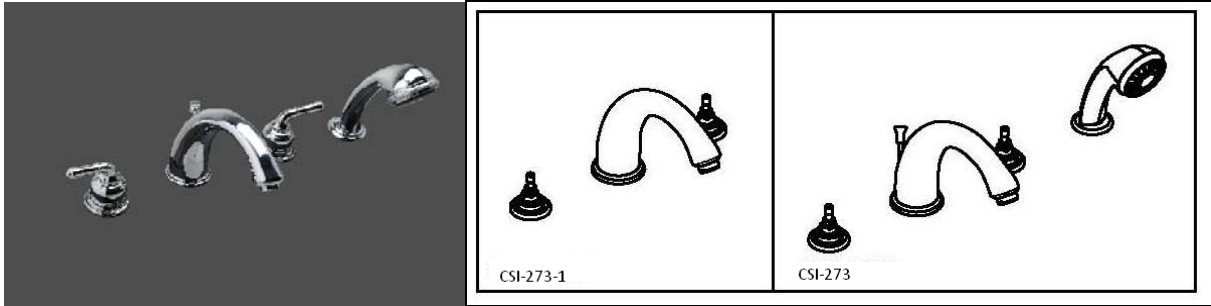

Specifications

ROMAN TUB/WHIRLPOOL FAUCET P/N CSI-273

Submitted Model No.: _____

Specific Features: _____

Specifications

Standard Features:

- American Series
- Two Handle Roman Tub Faucet
- Three Hole Installation (CSI-273-1)
- Four Hole Installation (CSI-273 or 1VAL202)
- Zinc die cast handles
- Ceramic Cartridge
- Hand Shower Set
 - Stainlastic Hand Shower
 - 47" Stainless Steel Hose
 - Chrome Plated
 - CUPC Certified

Standard Specifications:

- Two handle Roman Tub Faucet for concealed mounting
- 9 7/8" (250.9mm) long slip-on rigid spout
- LHP-Less Handle Program, see handle options below
- Temperature and volume control
- Handle shower includes double check valves for backflow prevention