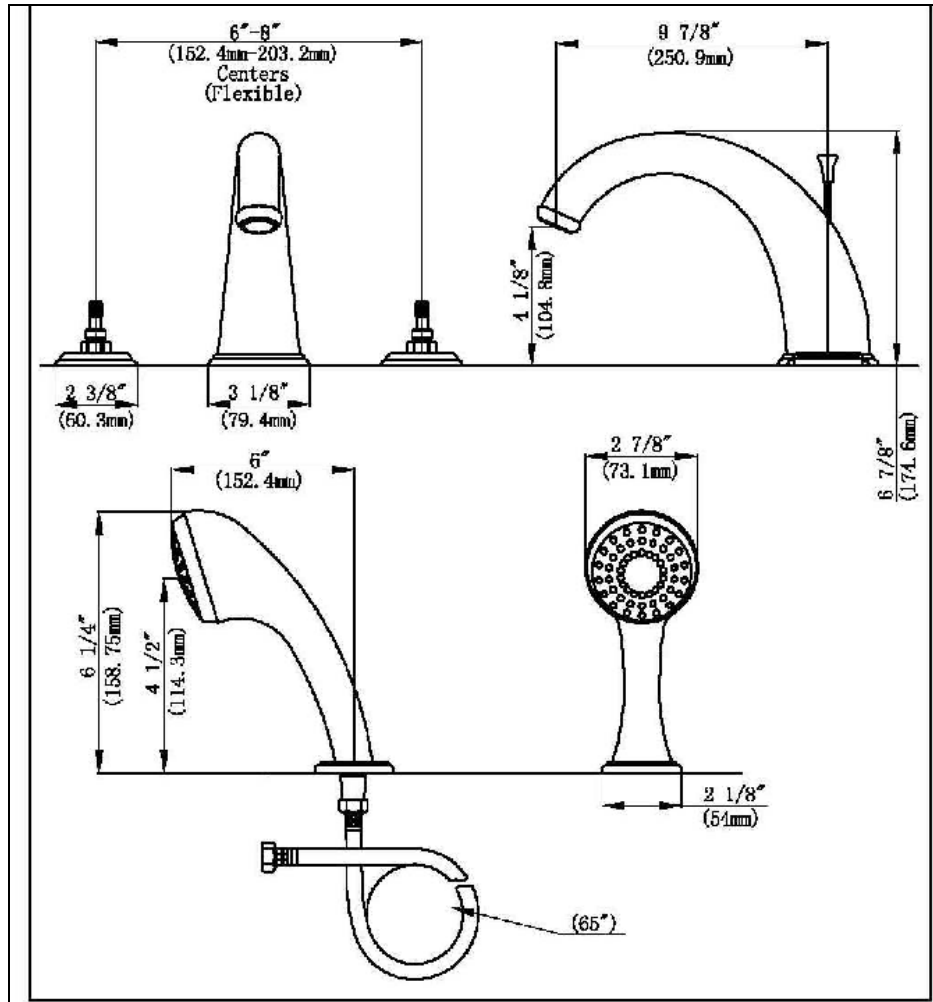

Specifications

ROMAN TUB/WHIRLPOOL FAUCET P/N CSI-273

Submitted Model No.: _____

Specific Features: _____

Specifications

Standard Features:

- American Series
- Two Handle Roman Tub Faucet
- Three Hole Installation (CSI-273-1)
- Four Hole Installation (CSI-273 or 1VAL202)
- Zinc die cast handles
- Ceramic Cartridge
- Hand Shower Set
 - Stainlastic Hand Shower
 - 47" Stainless Steel Hose
 - Chrome Plated
 - CUPC Certified

Standard Specifications:

- Two handle Roman Tub Faucet for concealed mounting
- 9 7/8" (250.9mm) long slip-on rigid spout
- LHP-Less Handle Program, see handle options below
- Temperature and volume control
- Handle shower includes double check valves for backflow prevention