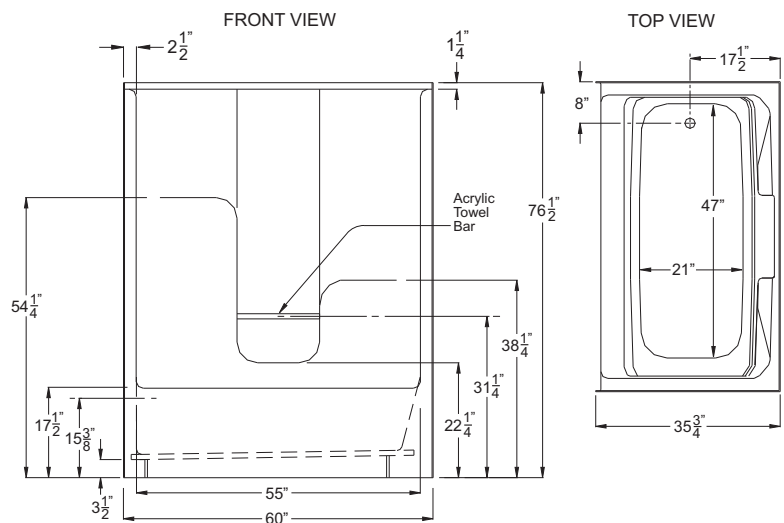

Biscuit

Bone

STN 6042 TS Tile 60" x 42" x 74.5"

Garden tub shower with six inch tile pattern, soap ledges and an acrylic towel bar.

OD: 60" x 42" x 74.5"

Enclosure: up to 55" x 54"

Weight: 190 Load Factor: 1.70

Handed By: Drain L/R

STN 6063 TS 60" x 35.75" x 76.5"

Smooth Wall tub shower with three molded soap ledges and an acrylic towel bar.

OD: 60" x 35.75" x 76.5"

Enclosure: up to 55" x 57"

Weight: 180 Load Factor: 1.26

Handed By: Drain L/R

STN 6032 SH 1S Tile 60" x 33" x 77"

Shower with six inch tile pattern, left or right molded Comfort Height seat, an integral soap ledge and foot ledge. Also available as a STN 6036 SH 1S (60" x 36" x 77").

36" x 36" x 80"

Shower with six inch tile pattern and two integrated soap ledges.

OD: 36" x 36" x 80"

Enclosure: up to 33" x 74"

Weight: 140 Load Factor: 1

Handed By: Center Drain

STN 3679 SH 3P

36" x 36" x 77.75"