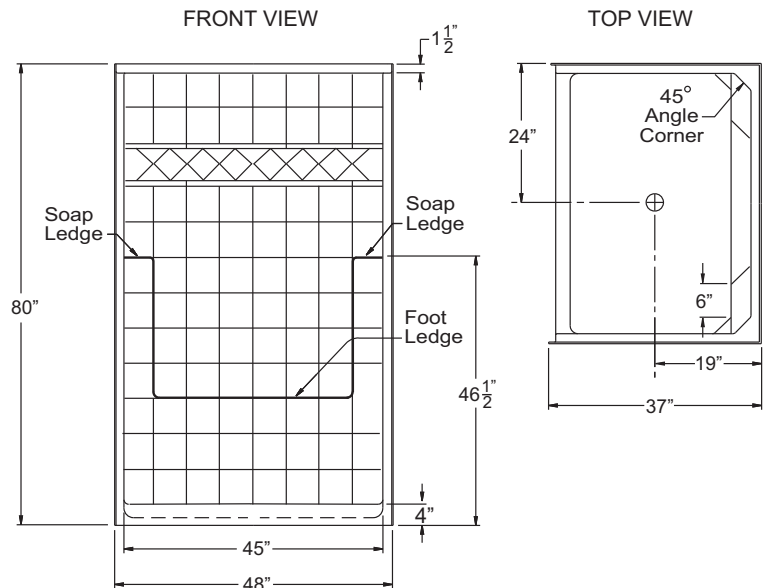

Enclosure: up to 56.75" x 55.25"

Weight: 175 Load Factor: 1.20

Handed By: Drain L/R

STN 4887 SH 1S 3P

48" x 35.5" x 77.5"

Three-piece shower with a molded seat and two soap ledges.

OD: 48" x 35.5" x 77.5"

Enclosure: up to 44.625" x 67.75"

Weight: 165 Load Factor: 1

Handed By: Seat L/R

STN 4836 SH Tile

48" x 37" x 80"

Shower with six inch tile pattern, two molded soap ledges and an integral foot ledge.

OD: 48" x 37" x 80"

Enclosure: up to 45" x 74"

Weight: 170 Load Factor: 1

Handed By: Center Drain

STN 4837 SH 1S

48" x 37" x 78"

Smooth wall shower with 18" Comfort Height seat and integral soap ledges.

OD: 48" x 37" x 78"

Enclosure: up to 45.375" x 34.5"

36" x 36" x 80"

Shower with six inch tile pattern and two integrated soap ledges.

OD: 36" x 36" x 80"

Enclosure: up to 33" x 74"

Weight: 140 Load Factor: 1

Handed By: Center Drain

STN 3679 SH 3P

36" x 36" x 77.75"