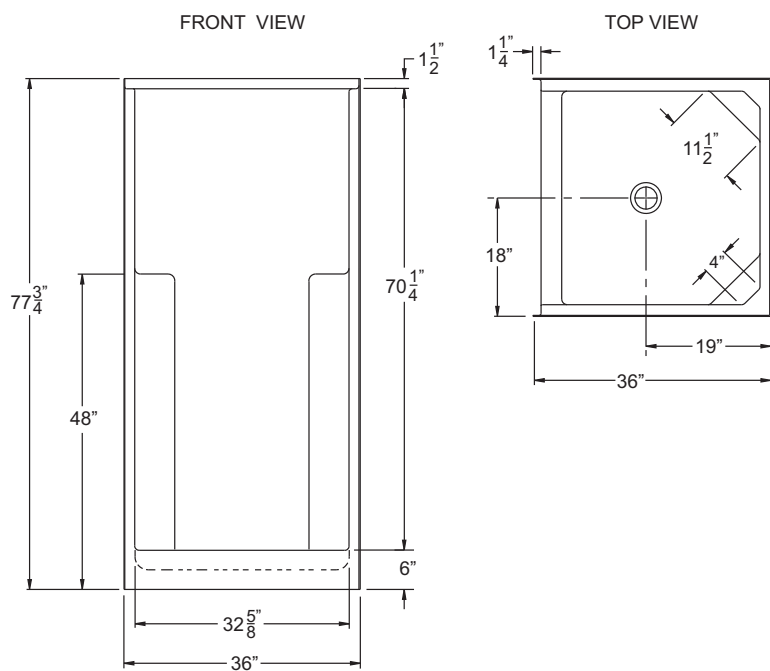

STN 3679 SH 36" x 36" x 77.75"

Smooth Wall shower with two molded soap ledges.

OD: 36" x 36" x 77.75"
Enclosure: up to 32.625" x 69.375"
Weight: 140   Load Factor: 1
Handed By: Center Drain