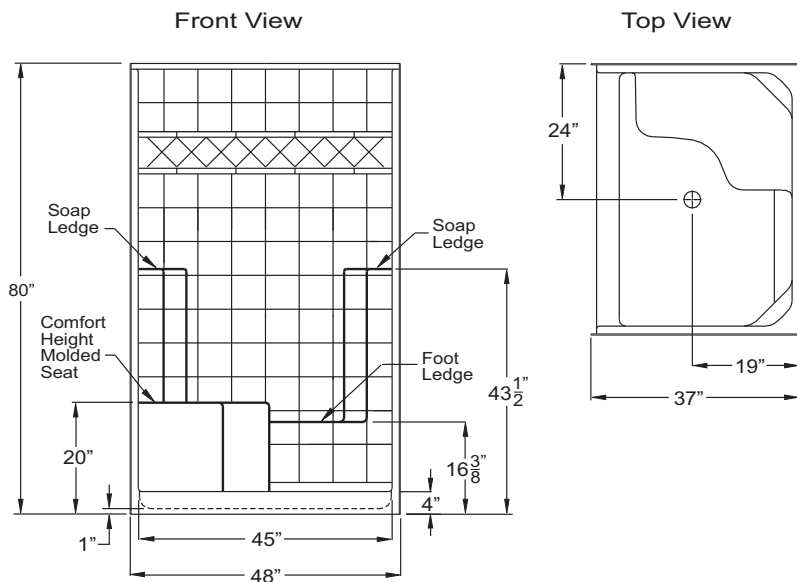

Weight: 165 Load Factor: 1

Handed By: Seat L/R

STN 4836 SH Tile

48" x 37" x 80"

Shower with six inch tile pattern, two molded soap ledges and an integral foot ledge.

OD: 48" x 37" x 80"

Enclosure: up to 45" x 74"

Weight: 170 Load Factor: 1

Handed By: Center Drain

STN 4837 SH 1S

48" x 37" x 78"

Smooth wall shower with 18" Comfort Height seat and integral soap ledges.

OD: 48" x 37" x 78"

Enclosure: up to 45.375" x 34.5"

Weight: 170 Load Factor: 1.12

Handed By: Seat L/R

STN 3648 SH 1S Tile 48" x 37" x 80"

Shower with six inch tile pattern, sculpted seat at 20" high and integral soap and foot ledges.

OD: 48" x 37" x 80"
 Enclosure: up to 45" x 74"
 Weight: 170 Load Factor: 1.12
 Handed By: Seat L/R

36" x 36" x 80"

Shower with six inch tile pattern and two integrated soap ledges.

OD: 36" x 36" x 80"

Enclosure: up to 33" x 74"

Weight: 140 Load Factor: 1

Handed By: Center Drain

STN 3679 SH 3P

36" x 36" x 77.75"