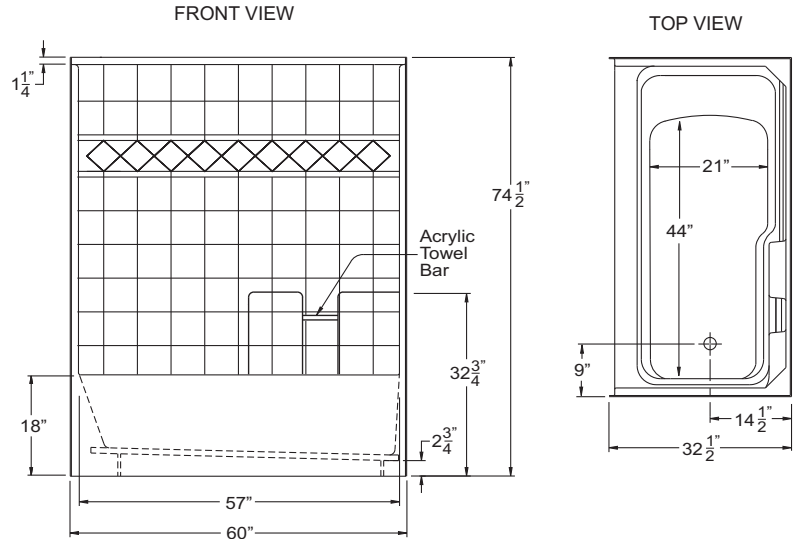

STN 3360 TS Tile 60" x 32.5" x 74.5"

Tub shower with six inch tile pattern, two molded soap ledges and an acrylic towel bar.

OD: 60" x 32.5" x 74.5"

Enclosure: up to 56.25" x 54.5"

Weight: 175 Load Factor: 0.90

Handed By: Drain L/R

STN 6032 SH 1S 3P Tile 60" x 33" x 77"

Three-piece shower with six inch tile pattern, integrated soap ledges and foot ledge and a Comfort Height seat. Unit ships unassembled in one carton to fit in van or pickup truck.

OD: 60" x 33" x 77"

Enclosure: up to 55.75" x 71"

Weight: 180 Load Factor: 1.13

Handed By: Seat L/R