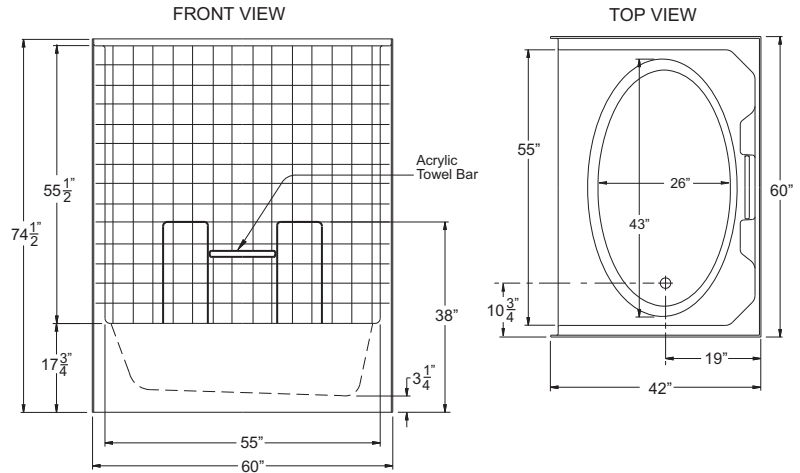

Biscuit

Bone

STN 6042 TS Tile 60" x 42" x 74.5"

Garden tub shower with six inch tile pattern, soap ledges and an acrylic towel bar.

OD: 60" x 42" x 74.5"

Enclosure: up to 55" x 54"

Weight: 190 Load Factor: 1.70

Handed By: Drain L/R

STN 6063 TS 60" x 35.75" x 76.5"

Smooth Wall tub shower with three molded soap ledges and an acrylic towel bar.

OD: 60" x 35.75" x 76.5"

Enclosure: up to 55" x 57"

Weight: 180 Load Factor: 1.26

Handed By: Drain L/R

STN 6032 SH 1S Tile 60" x 33" x 77"

Shower with six inch tile pattern, left or right molded Comfort Height seat, an integral soap ledge and foot ledge. Also available as a STN 6036 SH 1S (60" x 36" x 77").

36" x 36" x 80"

Shower with six inch tile pattern and two integrated soap ledges.

OD: 36" x 36" x 80"

Enclosure: up to 33" x 74"

Weight: 140 Load Factor: 1

Handed By: Center Drain

STN 3679 SH 3P

36" x 36" x 77.75"