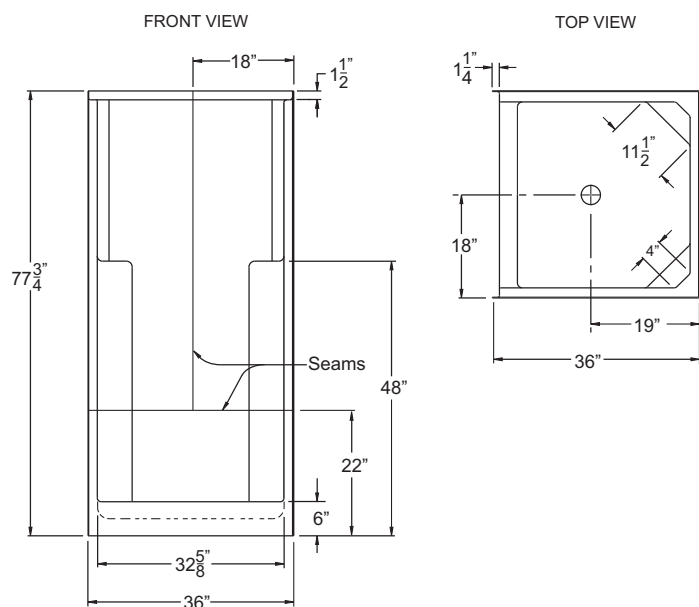

Weight: 165 Load Factor: 1

Handed By: Seat L/R

STN 4836 SH Tile

48" x 37" x 80"

Shower with six inch tile pattern, two molded soap ledges and an integral foot ledge.

OD: 48" x 37" x 80"

Enclosure: up to 45" x 74"

STN 3679 SH 36" x 36" x 77.75"

Smooth Wall shower with two molded soap ledges.

OD: 36" x 36" x 77.75"
 Enclosure: up to 32.625" x 69.375"
 Weight: 140 Load Factor: 1
 Handed By: Center Drain

STN 3678 SH Tile

36" x 36" x 80"

Shower with six inch tile pattern and two integrated soap ledges.

OD: 36" x 36" x 80"

Enclosure: up to 33" x 74"

Weight: 140 Load Factor: 1

Handed By: Center Drain

STN 3679 SH 3P

36" x 36" x 77.75"

Three-piece shower with two molded soap ledges.

OD: 36" x 36" x 77.75"

Enclosure: up to 32.658" x 69.75"

Weight: 140 Load Factor: 1

Handed By: Center Drain