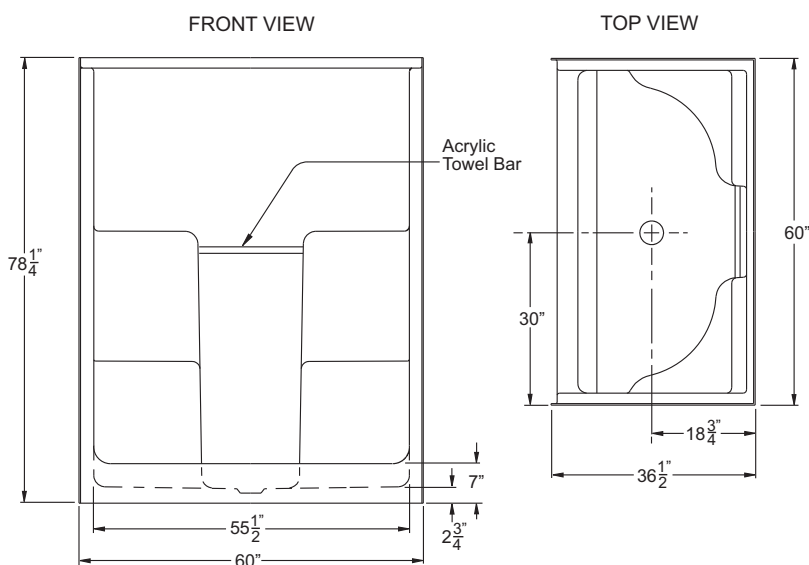

Biscuit

Bone

STN 6042 TS Tile 60" x 42" x 74.5"

Garden tub shower with six inch tile pattern, soap ledges and an acrylic towel bar.

OD: 60" x 42" x 74.5"

Enclosure: up to 55" x 54"

Weight: 190 Load Factor: 1.70

Handed By: Drain L/R

STN 6063 TS 60" x 35.75" x 76.5"

Smooth Wall tub shower with three molded soap ledges and an acrylic towel bar.

OD: 60" x 35.75" x 76.5"

Enclosure: up to 55" x 57"

Weight: 180 Load Factor: 1.26

Handed By: Drain L/R

STN 6032 SH 1S Tile 60" x 33" x 77"

Shower with six inch tile pattern, left or right molded Comfort Height seat, an integral soap ledge and foot ledge. Also available as a STN 6036 SH 1S (60" x 36" x 77").

OD: 60" x 33" x 77"
 Enclosure: up to 55.75" x 71"
 Weight: 180 Load Factor: 1.26
 Handed By: Seat L/R

STN 6077 SH 2S 60" x 36" x 78.25"

Smooth wall shower with two soap ledges and two molded seats.

OD: 60" x 36" x 78.25"
 Enclosure: up to 55.5" x 69.5"
 Weight: 180 Load Factor: 1.26
 Handed By: Center Drain