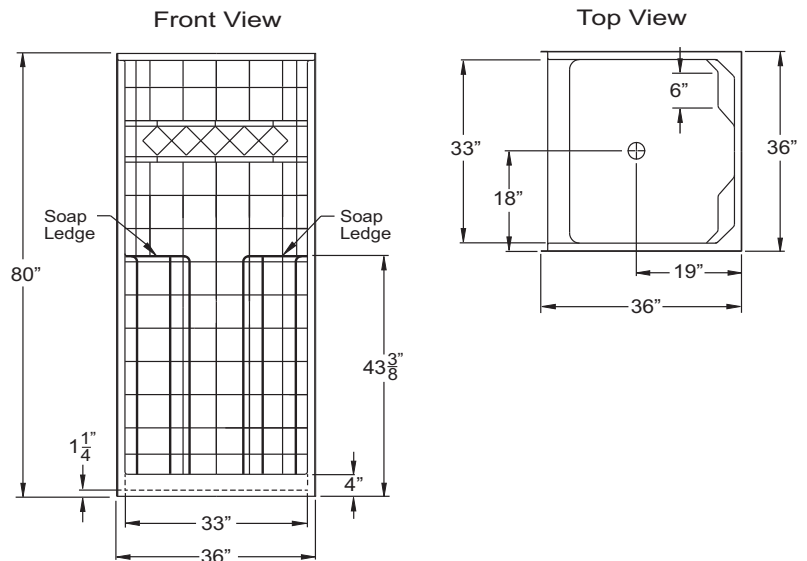

Weight: 170 Load Factor: 1.12

Handed By: Seat L/R

STN 3648 SH 1S Tile 48" x 37" x 80"

Shower with six inch tile pattern, sculpted seat at 20" high and integral soap and foot ledges.

OD: 48" x 37" x 80"
 Enclosure: up to 45" x 74"
 Weight: 170 Load Factor: 1.12
 Handed By: Seat L/R

STN 3679 SH 36" x 36" x 77.75"

Smooth Wall shower with two molded soap ledges.

OD: 36" x 36" x 77.75"
 Enclosure: up to 32.625" x 69.375"
 Weight: 140 Load Factor: 1
 Handed By: Center Drain

STN 3678 SH Tile

36" x 36" x 80"

Shower with six inch tile pattern and two integrated soap ledges.

OD: 36" x 36" x 80"

Enclosure: up to 33" x 74"

Weight: 140 Load Factor: 1

Handed By: Center Drain

STN 3679 SH 3P

36" x 36" x 77.75"

Three-piece shower with two molded soap ledges.

OD: 36" x 36" x 77.75"

Enclosure: up to 32.658" x 69.75"

Weight: 140 Load Factor: 1

Handed By: Center Drain