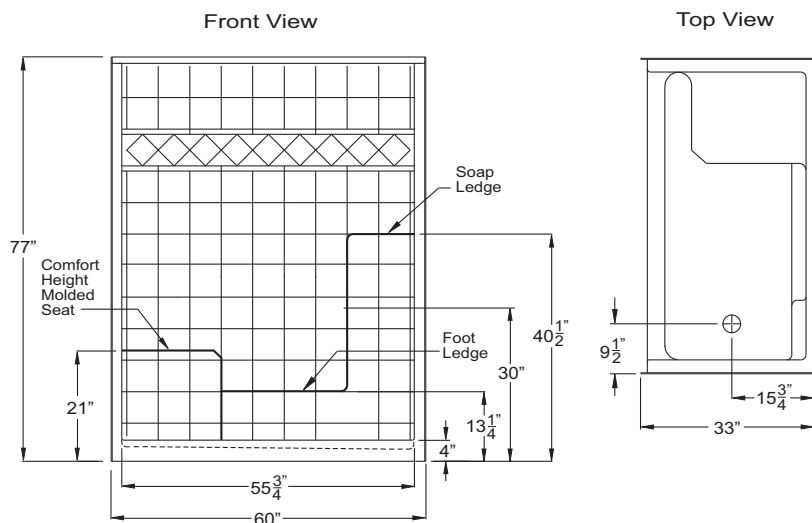

Biscuit

Bone

STN 6042 TS Tile 60" x 42" x 74.5"

Garden tub shower with six inch tile pattern, soap ledges and an acrylic towel bar.

OD: 60" x 42" x 74.5"

Enclosure: up to 55" x 54"

Weight: 190 Load Factor: 1.70

Handed By: Drain L/R

STN 6063 TS 60" x 35.75" x 76.5"

Smooth Wall tub shower with three molded soap ledges and an acrylic towel bar.

OD: 60" x 35.75" x 76.5"

Enclosure: up to 55" x 57"

Weight: 180 Load Factor: 1.26

Handed By: Drain L/R

STN 6032 SH 1S Tile 60" x 33" x 77"

Shower with six inch tile pattern, left or right molded Comfort Height seat, an integral soap ledge and foot ledge. Also available as a STN 6036 SH 1S (60" x 36" x 77").

OD: 60" x 33" x 77"
 Enclosure: up to 55.75" x 71"
 Weight: 180 Load Factor: 1.26
 Handed By: Seat L/R

STN 6077 SH 2S 60" x 36" x 78.25"

Smooth wall shower with two soap ledges and two molded seats.

OD: 60" x 36" x 78.25"
 Enclosure: up to 55.5" x 69.5"
 Weight: 180 Load Factor: 1.26
 Handed By: Center Drain