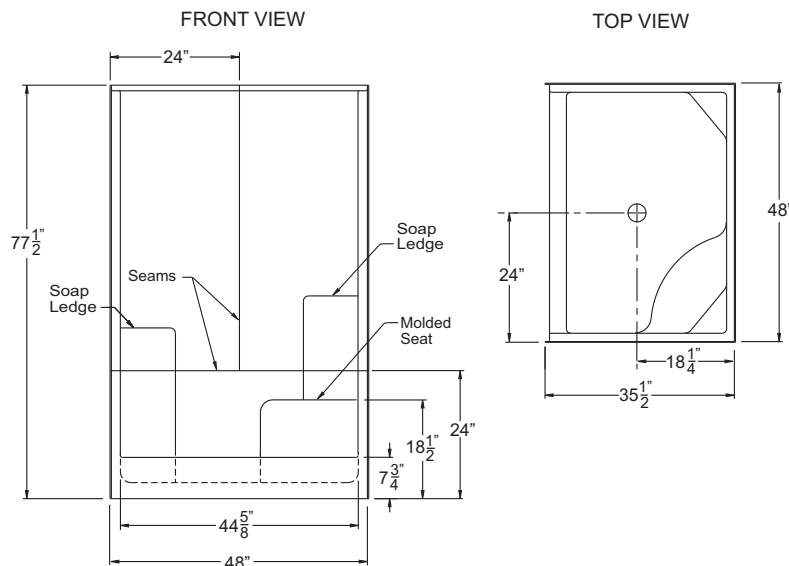

Enclosure: up to 56.75" x 55.25"

Weight: 175 Load Factor: 1.20

Handed By: Drain L/R

STN 4887 SH 1S 3P

48" x 35.5" x 77.5"

Three-piece shower with a molded seat and two soap ledges.

OD: 48" x 35.5" x 77.5"

Enclosure: up to 44.625" x 67.75"

Weight: 165 Load Factor: 1

Handed By: Seat L/R

STN 4836 SH Tile

48" x 37" x 80"

Shower with six inch tile pattern, two molded soap ledges and an integral foot ledge.

OD: 48" x 37" x 80"

Enclosure: up to 45" x 74"

Weight: 170 Load Factor: 1

Handed By: Center Drain

STN 4837 SH 1S

48" x 37" x 78"

Smooth wall shower with 18" Comfort Height seat and integral soap ledges.

OD: 48" x 37" x 78"

Enclosure: up to 45.375" x 34.5"

36" x 36" x 80"

Shower with six inch tile pattern and two integrated soap ledges.

OD: 36" x 36" x 80"

Enclosure: up to 33" x 74"

Weight: 140 Load Factor: 1

Handed By: Center Drain

STN 3679 SH 3P

36" x 36" x 77.75"