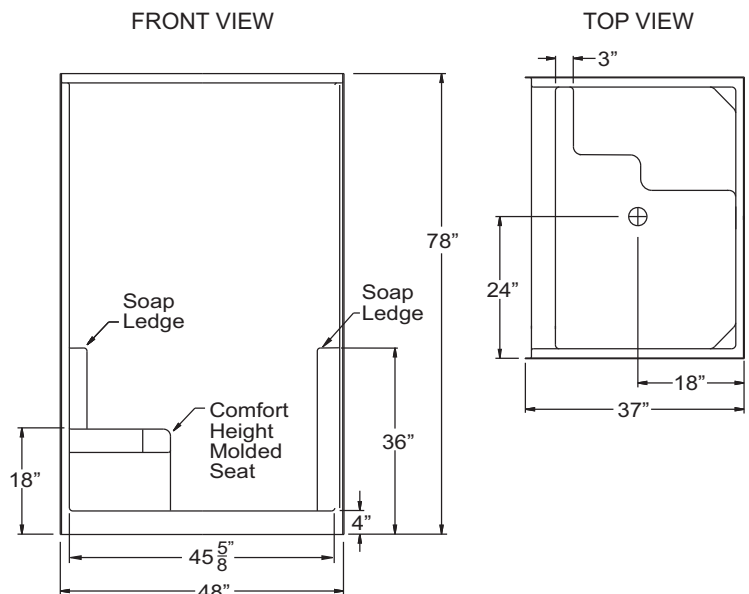

Weight: 165 Load Factor: 1

Handed By: Seat L/R

STN 4836 SH Tile

48" x 37" x 80"

Shower with six inch tile pattern, two molded soap ledges and an integral foot ledge.

OD: 48" x 37" x 80"

Enclosure: up to 45" x 74"

Weight: 170 Load Factor: 1

Handed By: Center Drain

STN 4837 SH 1S

48" x 37" x 78"

Smooth wall shower with 18" Comfort Height seat and integral soap ledges.

OD: 48" x 37" x 78"

Enclosure: up to 45.375" x 34.5"

Weight: 170 Load Factor: 1.12

Handed By: Seat L/R

STN 3648 SH 1S Tile 48" x 37" x 80"

Shower with six inch tile pattern, sculpted seat at 20" high and integral soap and foot ledges.

OD: 48" x 37" x 80"
 Enclosure: up to 45" x 74"
 Weight: 170 Load Factor: 1.12
 Handed By: Seat L/R

36" x 36" x 80"

Shower with six inch tile pattern and two integrated soap ledges.

OD: 36" x 36" x 80"

Enclosure: up to 33" x 74"

Weight: 140 Load Factor: 1

Handed By: Center Drain

STN 3679 SH 3P

36" x 36" x 77.75"