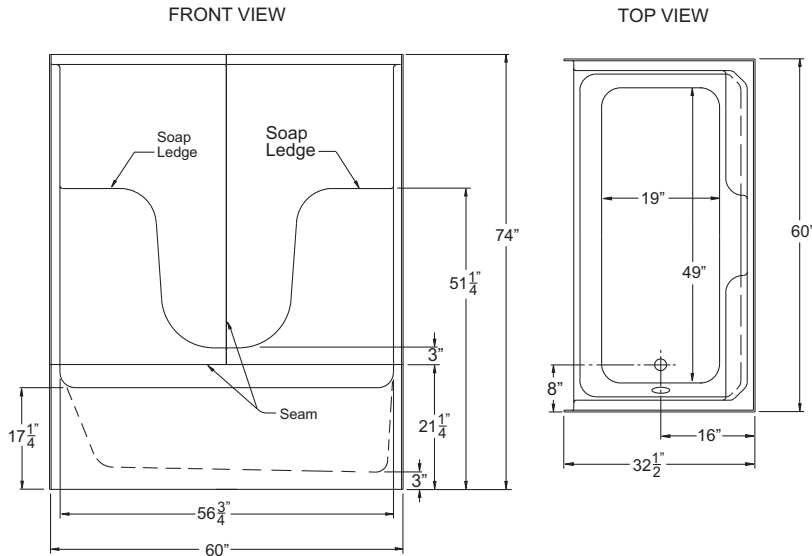

Handed By: Drain L/R

STN 6032 SH 1S 3P Tile 60" x 33" x 77"

Three-piece shower with six inch tile pattern, integrated soap ledges and foot ledge and a Comfort Height seat. Unit ships unassembled in one carton to fit in van or pickup truck.

OD: 60" x 33" x 77"

Enclosure: up to 55.75" x 71"

Weight: 180 Load Factor: 1.13

Handed By: Seat L/R

STN 3260 TS 3P

60" x 32.5" x 74"

Smooth wall, three-piece tub shower with two soap ledges.

OD: 60" x 32.5" x 74"

Enclosure: up to 56.75" x 55.25"

Weight: 175 Load Factor: 1.20

Handed By: Drain L/R

STN 4887 SH 1S 3P

48" x 35.5" x 77.5"

Three-piece shower with a molded seat and two soap ledges.

OD: 48" x 35.5" x 77.5"

Enclosure: up to 44.625" x 67.75"

Weight: 165 Load Factor: 1

Handed By: Seat L/R

STN 4836 SH Tile

48" x 37" x 80"

Shower with six inch tile pattern, two molded soap ledges and an integral foot ledge.

OD: 48" x 37" x 80"

Enclosure: up to 45" x 74"