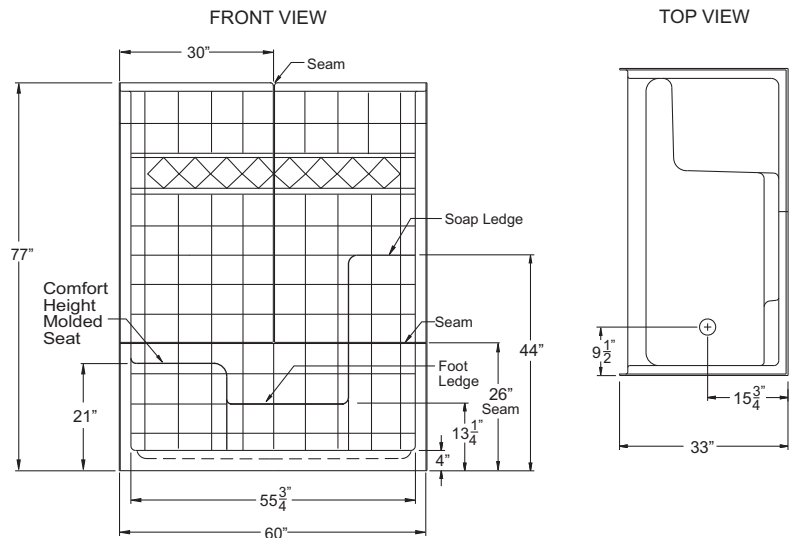

Handed By: Drain L/R

STN 6032 SH 1S Tile 60" x 33" x 77"

Shower with six inch tile pattern, left or right molded Comfort Height seat, an integral soap ledge and foot ledge. Also available as a STN 6036 SH 1S (60" x 36" x 77").

OD: 60" x 33" x 77"
 Enclosure: up to 55.75" x 71"
 Weight: 180 Load Factor: 1.26
 Handed By: Seat L/R

STN 6077 SH 2S 60" x 36" x 78.25"

Smooth wall shower with two soap ledges and two molded seats.

OD: 60" x 36" x 78.25"
 Enclosure: up to 55.5" x 69.5"
 Weight: 180 Load Factor: 1.26
 Handed By: Center Drain

STN 3360 TS Tile 60" x 32.5" x 74.5"

Tub shower with six inch tile pattern, two molded soap ledges and an acrylic towel bar.

OD: 60" x 32.5" x 74.5"

Enclosure: up to 56.25" x 54.5"

Weight: 175 Load Factor: 0.90

Handed By: Drain L/R

STN 6032 SH 1S 3P Tile 60" x 33" x 77"

Three-piece shower with six inch tile pattern, integrated soap ledges and foot ledge and a Comfort Height seat. Unit ships unassembled in one carton to fit in van or pickup truck.