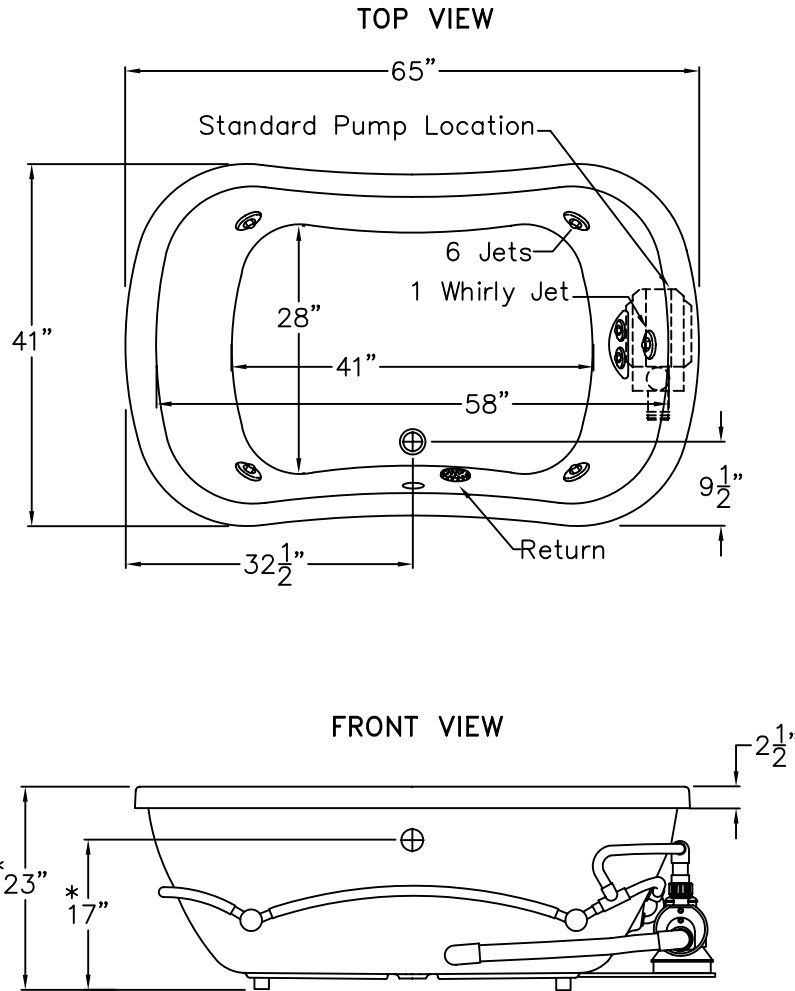

## SUBMITTAL DATA

\* ADD ONE INCH FOR AEROBATH AND COMBINATION BATHS

DAYTONA 6642 TO DI ACRYLIC FACED DROP IN BATHTUB.  
 CONFIGURED WITH 6 WHIRLPOOL JETS AND ONE WHIRL JET  
 AND PUMP-MOTOR.

DUE TO THE NATURE OF THE MATERIALS  
 DIMENSIONS MAY VARY  $\pm 1/2"$