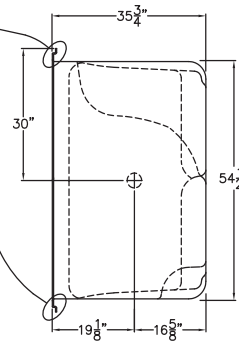

PRAXIS

storage solutions

open-top & extra tall domed
acrylic showers & tub showers

A6090SHIS

60" x 36" x 90"

Enclosure: up to 54" x 81"

Due to the nature of the materials,
dimensions may vary +/- 0.5".

FEATURES

FINISH	PRODUCT	PIECES	SEAT	TOP
Acrylic	Shower	One	One	Domed

OPTIONS

WHIRLPOOL	ACRYLIC COLORS	ACCESSORIES
n/a	White, Biscuit	Drain

TECHNICAL INFORMATION

WT	LOAD FACTOR	HANDED BY	CODES
200	1.33	Seat L/R	ANSI I24.2, UPC

WARRANTY

Acrylic - 5 Year Limited

HIGHEST GRADE
cast acrylic finish

MORE STORAGE
over 140 square inches
of shelving space,
120 square inches of
usable deck space

SMOOTH LEDGES
for easy bottle storage
placement