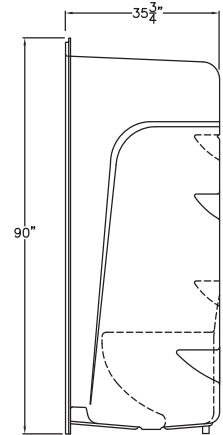

PRAXIS

storage solutions

open-top & extra tall domed
acrylic showers & tub showers

A6090SHIS

60" x 36" x 90"

Enclosure: up to 54" x 81"

Due to the nature of the materials,
dimensions may vary +/- 0.5".

FEATURES

FINISH	PRODUCT	PIECES	SEAT	TOP
Acrylic	Shower	One	One	Domed

OPTIONS

WHIRLPOOL	ACRYLIC COLORS	ACCESSORIES
n/a	White, Biscuit	Drain

TECHNICAL INFORMATION

WT	LOAD FACTOR	HANDED BY	CODES
200	1.33	Seat L/R	ANSI I24.2, UPC

WARRANTY

Acrylic - 5 Year Limited

HIGHEST GRADE
cast acrylic finish

MORE STORAGE
over 140 square inches
of shelving space,
120 square inches of
usable deck space

SMOOTH LEDGES
for easy bottle storage
placement