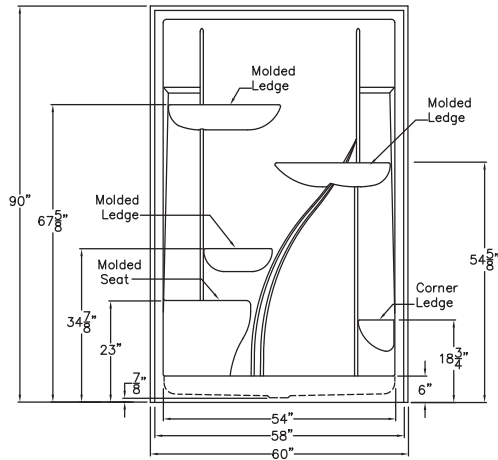

PRAXIS

storage solutions

open-top & extra tall domed
acrylic showers & tub showers

A6090SHIS

60" x 36" x 90"

Enclosure: up to 54" x 81"

Due to the nature of the materials,
dimensions may vary +/- 0.5".

FEATURES

FINISH	PRODUCT	PIECES	SEAT	TOP
Acrylic	Shower	One	One	Domed

OPTIONS

WHIRLPOOL	ACRYLIC COLORS	ACCESSORIES
n/a	White, Biscuit	Drain

TECHNICAL INFORMATION

WT	LOAD FACTOR	HANDED BY	CODES
200	1.33	Seat L/R	ANSI I24.2, UPC

WARRANTY

Acrylic - 5 Year Limited

HIGHEST GRADE
cast acrylic finish

MORE STORAGE
over 140 square inches
of shelving space,
120 square inches of
usable deck space

SMOOTH LEDGES
for easy bottle storage
placement