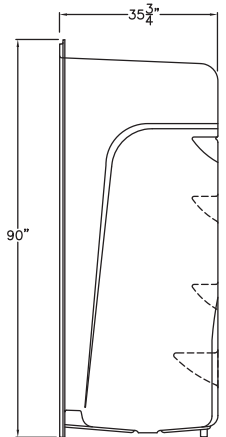

PRAXIS

storage solutions

open-top & extra tall domed
acrylic showers & tub showers

A6090SHNS

60" x 35.75" x 90"

Enclosure: up to 54" x 81"

Due to the nature of the materials,
dimensions may vary +/- 0.5".

FEATURES

| FINISH | PRODUCT | PIECES | SEAT | TOP |
|---------|---------|--------|------|-------|
| Acrylic | Shower | One | n/a | Domed |

OPTIONS

| WHIRLPOOL | ACRYLIC COLORS | ACCESSORIES |
|-----------|----------------|-------------|
| n/a | White, Biscuit | Drain |

TECHNICAL INFORMATION

| WT | LOAD FACTOR | HANDED BY | CODES |
|-----|-------------|-----------|-----------------|
| 191 | 1.33 | Seat L/R | ANSI 124.2, UPC |

WARRANTY

Acrylic - 5 Year Limited

HIGHEST GRADE
cast acrylic finish

MORE STORAGE
over 140 square inches
of shelving space,
120 square inches of
usable deck space

SMOOTH LEDGES
for easy bottle storage
placement

CUSTOMER SERVICE 800.443.7269

435 Industrial Road | Savannah, TN 38372 | Fax 731.925.4290 | www.praxiscompanies.com