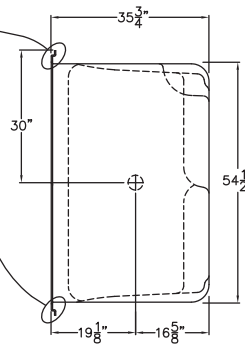

PRAXIS

storage solutions

open-top & extra tall domed
acrylic showers & tub showers

A6090SHNS

60" x 35.75" x 90"

Enclosure: up to 54" x 81"

Due to the nature of the materials,
dimensions may vary +/- 0.5".

FEATURES

TECHNICAL INFORMATION

| WT | LOAD FACTOR | HANDED BY | CODES |
|-----|-------------|-----------|-----------------|
| 191 | 1.33 | Seat L/R | ANSI 124.2, UPC |

WARRANTY

Acrylic - 5 Year Limited

HIGHEST GRADE
cast acrylic finish

MORE STORAGE
over 140 square inches
of shelving space,
120 square inches of
usable deck space

SMOOTH LEDGES
for easy bottle storage
placement

CUSTOMER SERVICE 800.443.7269

435 Industrial Road | Savannah, TN 38372 | Fax 731.925.4290 | www.praxiscompanies.com