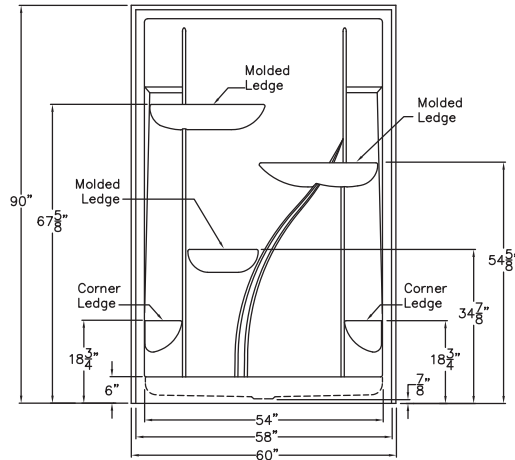

PRAXIS

storage solutions

open-top & extra tall domed
acrylic showers & tub showers

A6090SHNS

60" x 35.75" x 90"

Enclosure: up to 54" x 81"

Due to the nature of the materials,
dimensions may vary +/- 0.5".

FEATURES