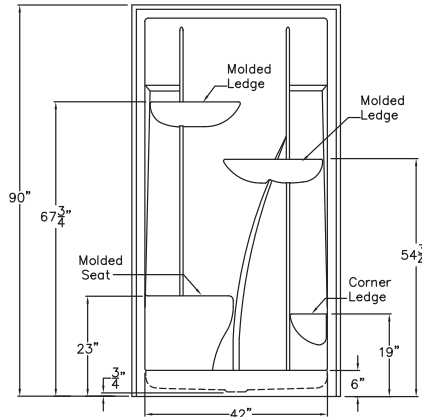

PRAXIS

storage solutions

open-top & extra tall domed
acrylic showers & tub showers

A4890SHIS

48" x 36" x 90"

Enclosure: up to 42" x 81"

Due to the nature of the materials,
dimensions may vary +/- 0.5".

FEATURES

FINISH	PRODUCT	PIECES	SEAT	TOP
Acrylic	Shower	One	One	Domed

OPTIONS

WHIRLPOOL	ACRYLIC COLORS	ACCESSORIES
n/a	White, Biscuit	Drain

TECHNICAL INFORMATION

WT	LOAD FACTOR	HANDED BY	CODES
166	1.1	Seat L/R	ANSI 124.2, UPC

WARRANTY

Acrylic - 5 Year Limited

HIGHEST GRADE
cast acrylic finish

MORE STORAGE
over 140 square inches
of shelving space,
120 square inches of
usable deck space

SMOOTH LEDGES
for easy bottle storage
placement