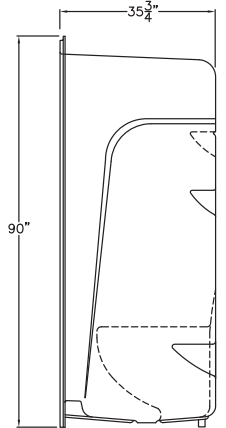

PRAXIS

storage solutions

open-top & extra tall domed
acrylic showers & tub showers

A4890SHIS

48" x 36" x 90"

Enclosure: up to 42" x 81"

Due to the nature of the materials,
dimensions may vary +/- 0.5".

FEATURES

FINISH	PRODUCT	PIECES	SEAT	TOP
Acrylic	Shower	One	One	Domed

OPTIONS

WHIRLPOOL	ACRYLIC COLORS	ACCESSORIES
n/a	White, Biscuit	Drain

TECHNICAL INFORMATION

WT	LOAD FACTOR	HANDED BY	CODES
166	1.1	Seat L/R	ANSI 124.2, UPC

WARRANTY

Acrylic - 5 Year Limited

HIGHEST GRADE
cast acrylic finish

MORE STORAGE
over 140 square inches
of shelving space,
120 square inches of
usable deck space

SMOOTH LEDGES
for easy bottle storage
placement