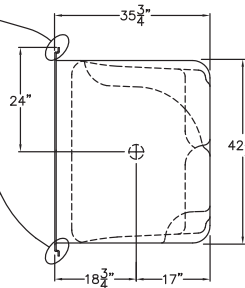

PRAXIS

storage solutions

open-top & extra tall domed
acrylic showers & tub showers

A4890SHIS

48" x 36" x 90"

Enclosure: up to 42" x 81"

Due to the nature of the materials,
dimensions may vary +/- 0.5".

FEATURES

FINISH	PRODUCT	PIECES	SEAT	TOP
Acrylic	Shower	One	One	Domed

OPTIONS

WHIRLPOOL	ACRYLIC COLORS	ACCESSORIES
n/a	White, Biscuit	Drain

TECHNICAL INFORMATION

WT	LOAD FACTOR	HANDED BY	CODES
166	1.1	Seat L/R	ANSI 124.2, UPC

WARRANTY

Acrylic - 5 Year Limited

HIGHEST GRADE
cast acrylic finish

MORE STORAGE
over 140 square inches
of shelving space,
120 square inches of
usable deck space

SMOOTH LEDGES
for easy bottle storage
placement