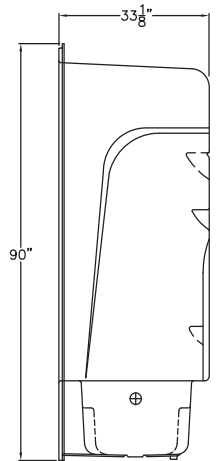

PRAXIS

storage solutions

open-top & extra tall domed
acrylic showers & tub showers

A6090TS

60" x 34" x 90"

Enclosure: up to 55" x 70"

Due to the nature of the materials,
dimensions may vary +/- 0.5".

FEATURES

FINISH	PRODUCT	PIECES	SEAT	TOP
Acrylic	Tub Shower	One	n/a	Domed

OPTIONS

WHIRLPOOL	ACRYLIC COLORS	ACCESSORIES
n/a	White, Biscuit	Drain

TECHNICAL INFORMATION

WT	LOAD FACTOR	HANDED BY	CODES
175	1.33	Drain L/R	ANSI I24.2, UPC

WARRANTY

Acrylic - 5 Year Limited

HIGHEST GRADE
cast acrylic finish

MORE STORAGE
over 140 square inches
of shelving space,
120 square inches of
usable deck space

SMOOTH LEDGES
for easy bottle storage
placement