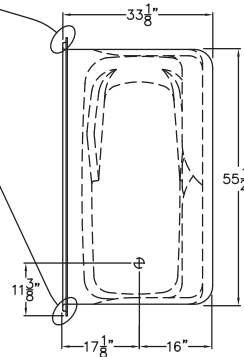

PRAXIS

storage solutions

open-top & extra tall domed
acrylic showers & tub showers

A6090TS

60" x 34" x 90"

Enclosure: up to 55" x 70"

Due to the nature of the materials,
dimensions may vary +/- 0.5".

FEATURES

FINISH	PRODUCT	PIECES	SEAT	TOP
Acrylic	Tub Shower	One	n/a	Domed

OPTIONS

WHIRLPOOL	ACRYLIC COLORS	ACCESSORIES
n/a	White, Biscuit	Drain

TECHNICAL INFORMATION

WT	LOAD FACTOR	HANDED BY	CODES
175	1.33	Drain L/R	ANSI I24.2, UPC

WARRANTY

Acrylic - 5 Year Limited

HIGHEST GRADE
cast acrylic finish

MORE STORAGE
over 140 square inches
of shelving space,
120 square inches of
usable deck space

SMOOTH LEDGES
for easy bottle storage
placement