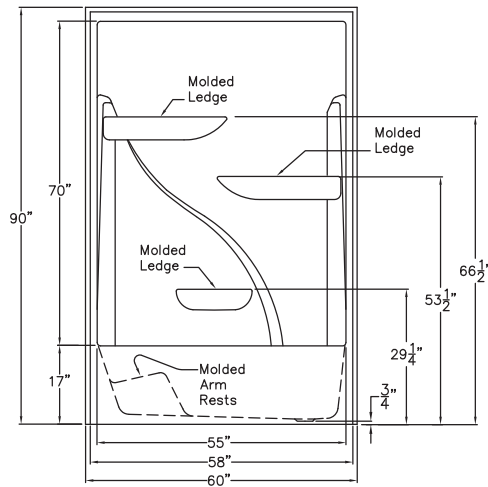

PRAXIS

storage solutions

open-top & extra tall domed
acrylic showers & tub showers

A6090TS

60" x 34" x 90"

Enclosure: up to 55" x 70"

Due to the nature of the materials,
dimensions may vary +/- 0.5".

FEATURES

FINISH	PRODUCT	PIECES	SEAT	TOP
Acrylic	Tub Shower	One	n/a	Domed

OPTIONS

WHIRLPOOL	ACRYLIC COLORS	ACCESSORIES
n/a	White, Biscuit	Drain

TECHNICAL INFORMATION

WT	LOAD FACTOR	HANDED BY	CODES
175	1.33	Drain L/R	ANSI I24.2, UPC

WARRANTY

Acrylic - 5 Year Limited

HIGHEST GRADE
cast acrylic finish

MORE STORAGE
over 140 square inches
of shelving space,
120 square inches of
usable deck space

SMOOTH LEDGES
for easy bottle storage
placement