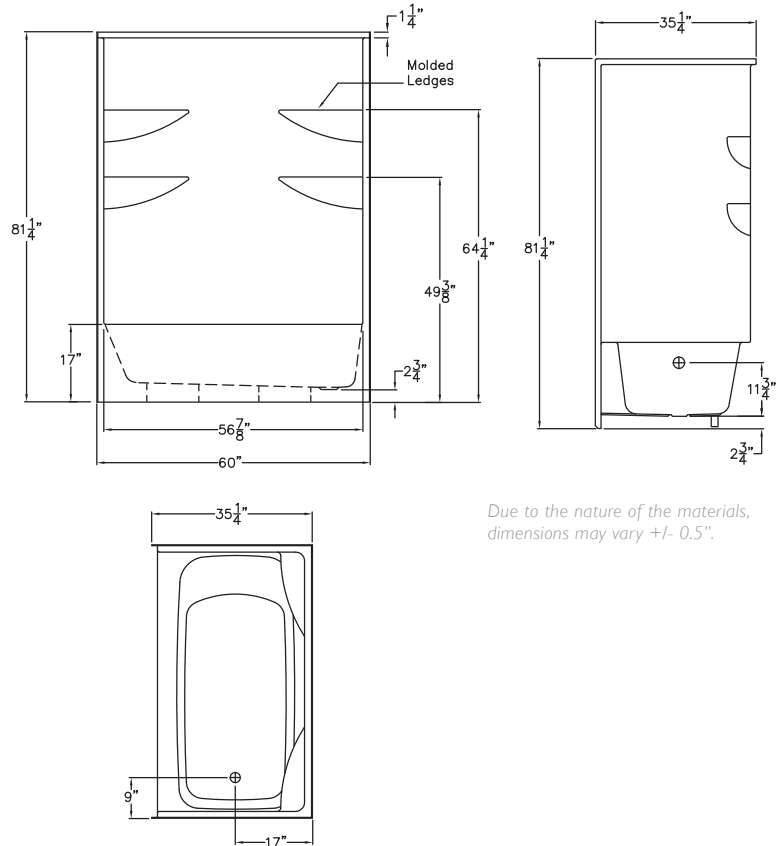

PRAXIS

storage solutions

open-top & extra tall domed
acrylic showers & tub showers

A3460TSOT

60" x 35.25" x 81.25"

Enclosure: up to 56.875" x 63"

*Due to the nature of the materials,
dimensions may vary +/- 0.5".*

FEATURES

FINISH	PRODUCT	PIECES	TOP
Acrylic	Tub Shower	One	Open

OPTIONS

WHIRLPOOL	ACRYLIC COLORS	ACCESSORIES
n/a	White, Biscuit	Drain

TECHNICAL INFORMATION

WT	LOAD FACTOR	HANDED BY	CODES
161	1.33	Drain L/R	ANSI Z124.1, ANSI Z124.1.2

WARRANTY

Acrylic - 5 Year Limited

HIGHEST GRADE
cast acrylic finish

MORE STORAGE
over 140 square inches
of shelving space,
120 square inches of
usable deck space

SMOOTH LEDGES
for easy bottle storage
placement