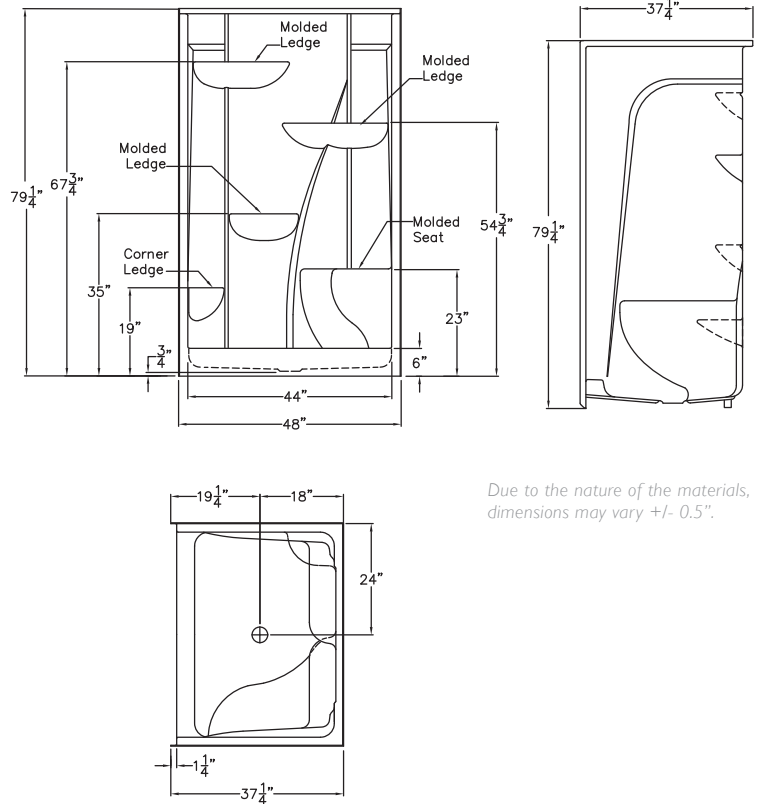

PRAXIS

storage solutions

open-top & extra tall domed
acrylic showers & tub showers

A4836SHISOT

48" x 37.25" x 79.25"

Enclosure: up to 44" x 71"

*Due to the nature of the materials,
dimensions may vary +/- 0.5".*

FEATURES

FINISH	PRODUCT	PIECES	SEAT	TOP
Acrylic	Shower	One	One	Open

OPTIONS

WHIRLPOOL	ACRYLIC COLORS	ACCESSORIES
n/a	White, Biscuit	Drain

TECHNICAL INFORMATION

WT	LOAD FACTOR	HANDED BY	CODES
154	1.1	Seat L/R	ANSI 124.2, UPC

WARRANTY

Acrylic - 5 Year Limited

HIGHEST GRADE
cast acrylic finish

MORE STORAGE
over 140 square inches
of shelving space,
120 square inches of
usable deck space

SMOOTH LEDGES
for easy bottle storage
placement