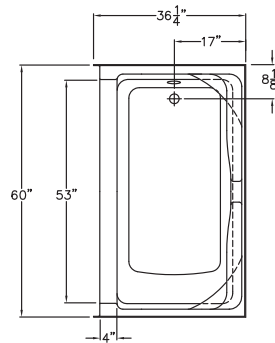

# A6035TSOT

60" x 36.25" x 79.625"

Enclosure: up to 53" x 59.875"

*Due to the nature of the materials,  
dimensions may vary +/- 0.5".*