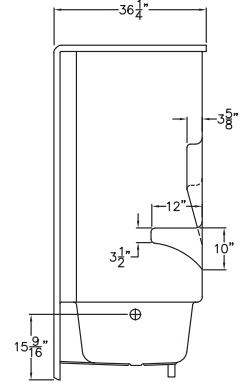

# A6035TSOT

60" x 36.25" x 79.625"

Enclosure: up to 53" x 59.875"

*Due to the nature of the materials,  
dimensions may vary +/- 0.5".*

## TECHNICAL INFORMATION

WT	LOAD FACTOR	HANDED BY	CODES
161	1.4	Drain L/R	IAPMO Z124-2001, UPC