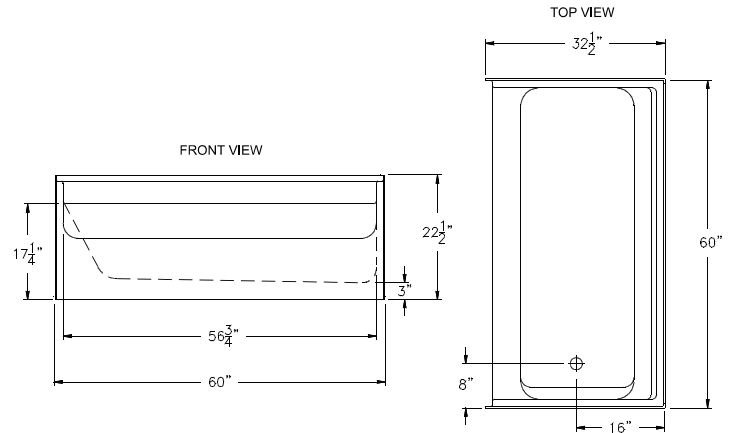

G 6032 TO
60" x 32.5" x 22.5"

FEATURES

FINISH	PRODUCT	PIECES	STYLE
AcryIX™ Applied Acrylic	Soaking Tub	One	Garden Tub

Due to the nature of the materials, dimensions may vary +/- 0.5".

OPTIONS

WHIRLPOOL	AcryIX™ COLORS	SOLID SURFACE COLORS	ACCESSORIES
Yes	White, Bone, Biscuit	Solids or Naturals	Drain

TECHNICAL INFORMATION

WT	LOAD FACTOR	HANDED BY	CODES
85	0.5	Drain L R	ANSI I24.1, UPC

WARRANTY

AcryIX™ Applied Acrylic - Lifetime Limited
Solid Surface - 10 Year Limited

AVAILABILITY

NORTHEAST	MID / SOUTH
 Standard	 Standard