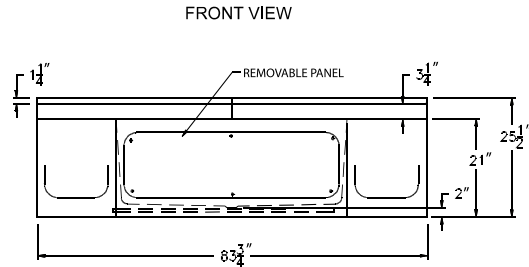

G 6060 TO RS
59.625" × 59.625" × 25.5"

FEATURES

FINISH	PRODUCT	PIECES	STYLE
AcryIX™ Applied Acrylic	Soaking Tub	One	Garden Tub with Removable Skirt

Due to the nature of the materials, dimensions may vary +/- 0.5".