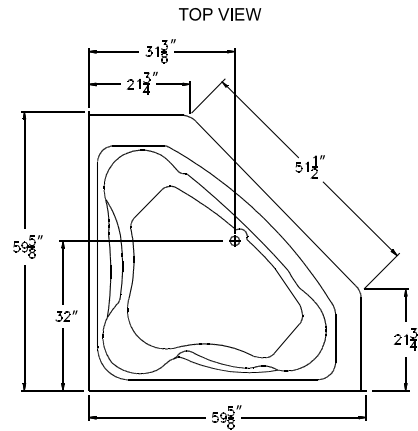

G 6060 TO RS
59.625" × 59.625" × 25.5"

FEATURES

FINISH	PRODUCT	PIECES	STYLE
AcryIX™ Applied Acrylic	Soaking Tub	One	Garden Tub with Removable Skirt

Due to the nature of the materials, dimensions may vary +/- 0.5".

OPTIONS

WHIRLPOOL	AcryIX™ COLORS	SOLID SURFACE COLORS	ACCESSORIES
Yes	White, Bone, Biscuit	Solids or Naturals	Drain

TECHNICAL INFORMATION

WT	LOAD FACTOR	HANDED BY	CODES
150	1	Center Drain	ANSI 124.1, UPC