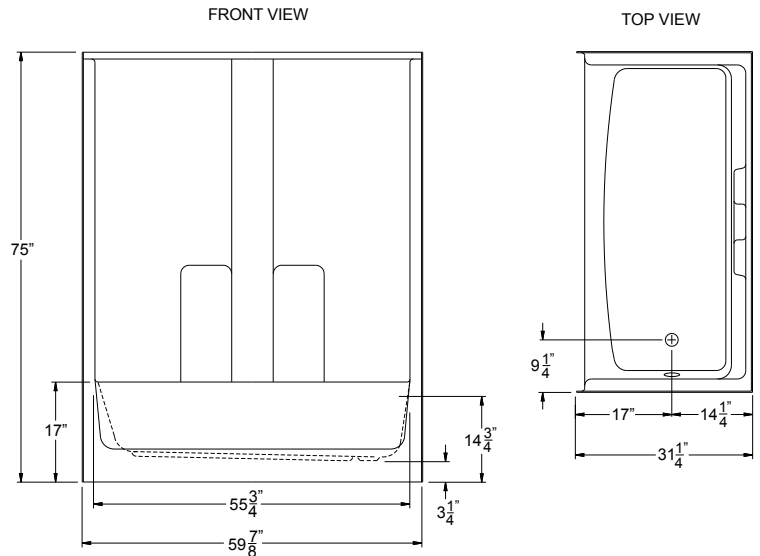

G 6030 TS

59.875" x 31.25" x 74.875"
Enclosure: up to 55.75" x 56.25"

FEATURES

FINISH	PRODUCT	PIECES	WALL
AcryIX™ Applied Acrylic	Tub Shower	One	Smooth

OPTIONS

WHIRLPOOL	AcryIX™ COLORS	SOLID SURFACE COLORS	ACCESSORIES
Yes	White, Bone, Biscuit	Solids or Naturals	Drain

TECHNICAL INFORMATION

WT	LOAD FACTOR	HANDED BY	CODES	WARRANTY
134	0.9	Drain L R	ANSI 124.1, UPC	AcryIX™ - Lifetime Limited Solid Surface - 10 Year Limited

AVAILABILITY

NORTHEAST	MID / SOUTH
<input type="checkbox"/> Not Available	<input checked="" type="checkbox"/> Standard