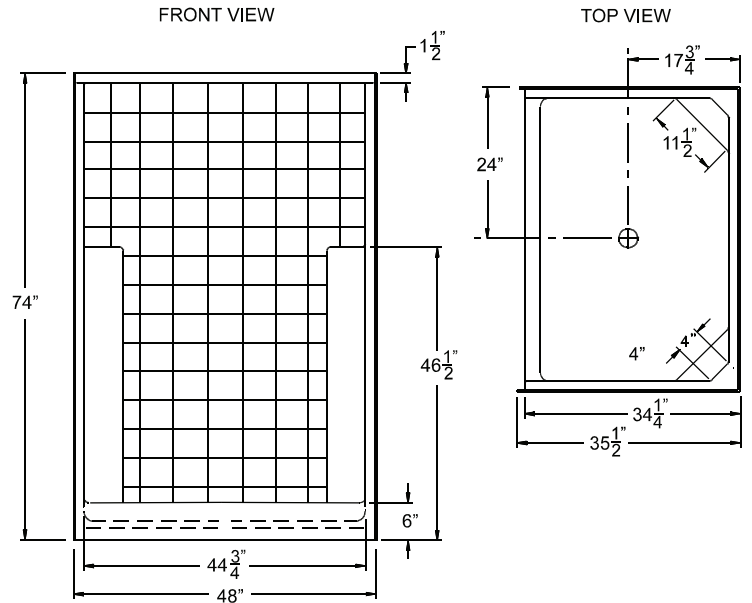

G 4836 SH NS Tile

48" x 35.5" x 74"

Enclosure: up to 44.75" x 66"

FEATURES

FINISH	PRODUCT	PIECES	WALL
AcryIX™ Applied Acrylic	Shower	One	Simulated Tile

Due to the nature of the materials, dimensions may vary +/- 0.5".

OPTIONS

WHIRLPOOL	AcryIX™ COLORS	SOLID SURFACE COLORS	ACCESSORIES
N/A	White, Bone, Biscuit	Solids or Naturals	Drain

TECHNICAL INFORMATION

WT	LOAD FACTOR	HANDED BY	CODES
120	1	Center Drain	ANSI 124.2, UPC