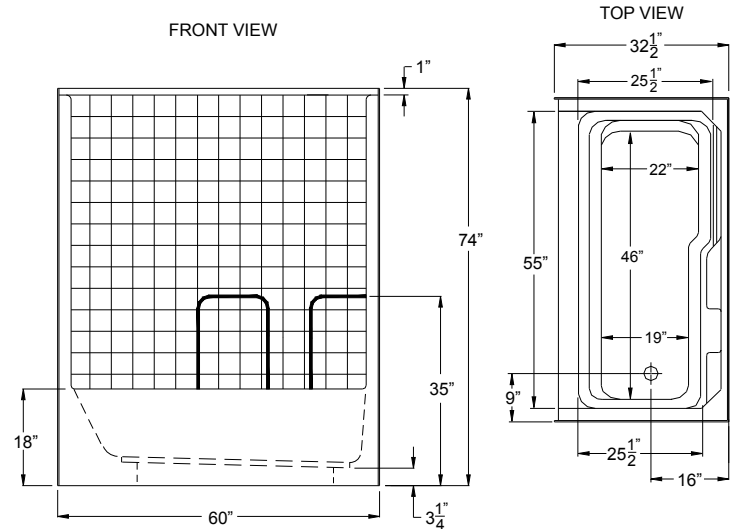

# G 3206 TS Tile

60" x 32.5" x 74"

Enclosure: up to 55" x 54"

## FEATURES

FINISH	PRODUCT	PIECES	WALL
AcryIX™ Applied Acrylic	Tub Shower	One	Simulated Tile

*Due to the nature of the materials, dimensions may vary +/- 0.5".*