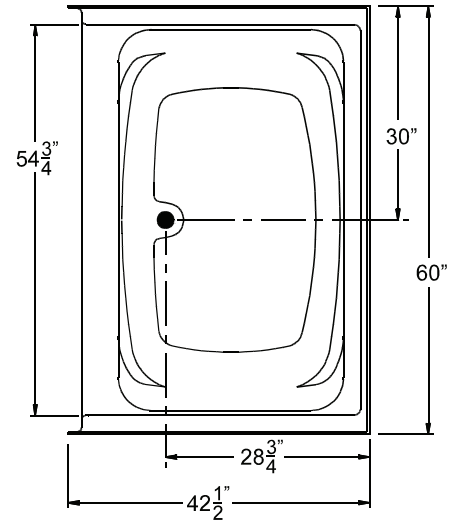

THE MILLENNIA COLLECTION

Product Sheet

M 6024 TO Tile

60" x 42.5" x 24.75"

Enclosure: n/a

FRONT VIEW

TOP VIEW

FEATURES

TECHNICAL INFORMATION

WT	LOAD FACTOR	HANDED BY	CODES	WARRANTY
125	0.5	center drain	ANSI 124.1, UPC, NAHB, CSA	ten year limited - solid surface lifetime limited - AcrylX™

Due to the nature of the materials, dimensions may vary +/- 1/2".