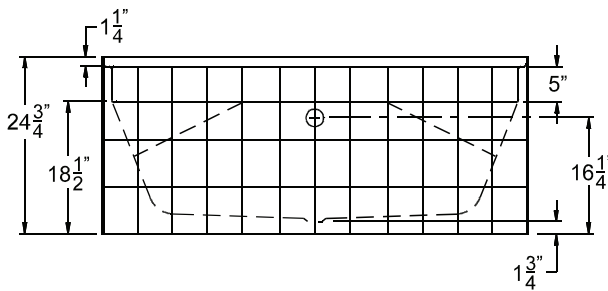

THE MILLENNIA COLLECTION

Product Sheet

M 6024 TO Tile

60" x 42.5" x 24.75"

Enclosure: n/a

FRONT VIEW

TOP VIEW

FEATURES

TECHNICAL INFORMATION

WT	LOAD FACTOR	HANDED BY	CODES	WARRANTY
125	0.5	center drain	ANSI 124.1, UPC, NAHB, CSA	ten year limited - solid surface lifetime limited - AcrylX™

Due to the nature of the materials, dimensions may vary +/- 1/2".