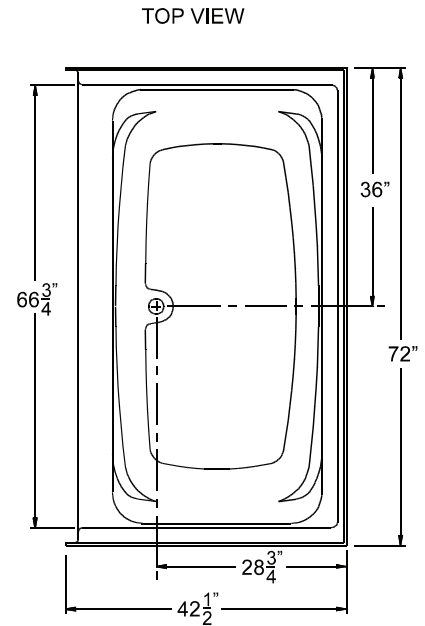

## M 7224 TO Tile

72" x 42.5" x 24.75"

Enclosure: n/a