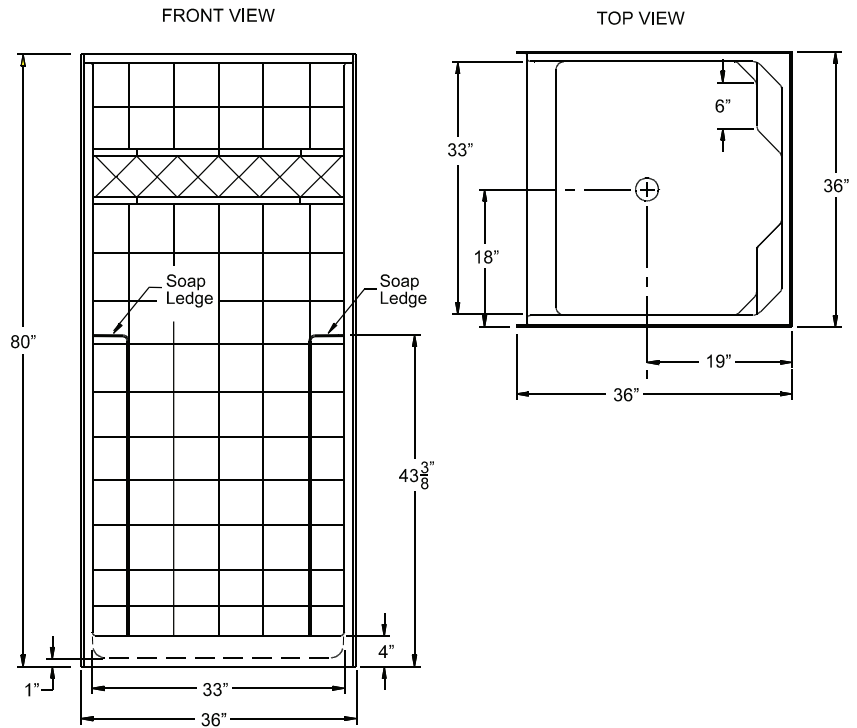

## M 3678 SH Tile

36" x 36" x 80"

Enclosure: up to 33" x 74"