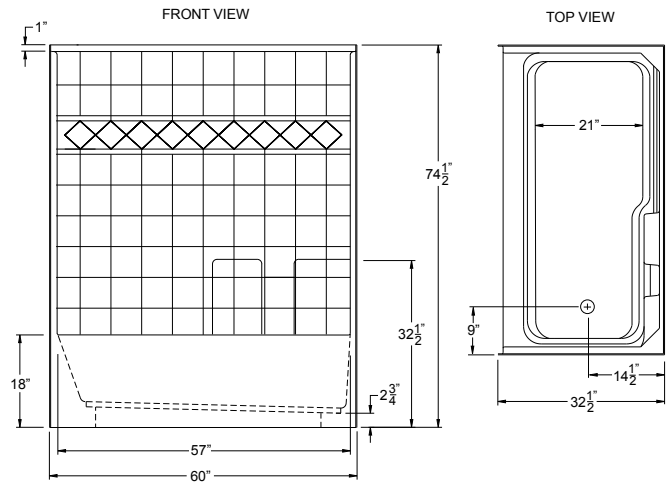

THE MILLENNIA COLLECTION

Product Sheet

M 3360 TS Tile

60" x 32.5" x 74.5"

Enclosure: up to 57" x 55"

FEATURES

FINISH	PRODUCT	PIECES	WALL
solid surface or AcrylX™ applied acrylic	tub shower	one	diamond texture

OPTIONS

WHIRLPOOL	SOLID SURFACE COLOR	AcrylX™ COLOR	ACCESSORIES
yes	solids or naturals	white, bone, biscuit	drain

TECHNICAL INFORMATION

WT	LOAD FACTOR	HANDED BY	CODES	WARRANTY
130	0.90	drain left or right	ANSI 124.1, UPC, NAHB, CSA	ten year limited - solid surface lifetime limited - AcrylX™

Due to the nature of the materials, dimensions may vary $\pm 1/2$ ".

CUSTOMER SERVICE 800.443.7269

435 Industrial Road | Savannah, TN 38372 | Fax 731.925.4290 | www.praxiscompanies.com

Rev.012017