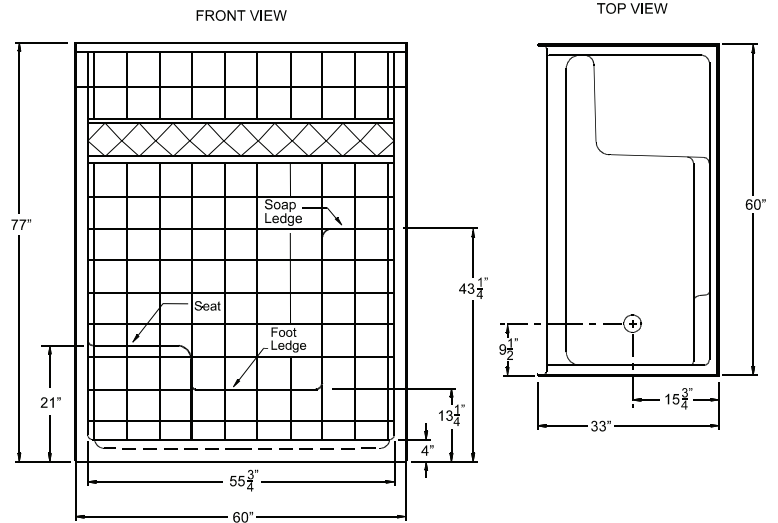

STN 6032 SH IS Tile

60" x 33" x 77"

Enclosure: up to 55.75" x 71"

FEATURES

FINISH	PRODUCT	PIECES	WALL	SEAT
Solid Surface	Shower	One	Diamond Texture	One

Due to the nature of the materials, dimensions may vary +/- 0.5".

OPTIONS

WHIRLPOOL	SOLID SURFACE COLORS	ACCESSORIES
N/A	White, Biscuit, Bone	Drain

TECHNICAL INFORMATION

WT	LOAD FACTOR	HANDED BY	CODES
165	1.13	Seat L R	ANSI 124.2, UPC NAHB, CSA

WARRANTY

Solid Surface - 10 Year Limited