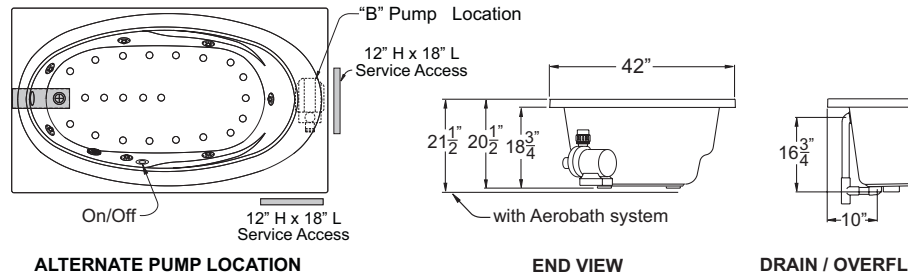

RN TAHI 6 72" x 42" x 20.5"

AirBath option will add 1" to height of unit

Premium Thermal Cast Acrylic

Cut-Out

70.5" x 40.5"

Operating Capacity

71 Gallons

Shipping Weight:

Soaker - 180 lbs

Whirlpool - 210 lbs

Hydro-Massage System

4 Premium Power-Flow Adjustable Jets

1 Lumbar Ease-Flow Adjustable Jets

2 Foot Ease-Flow Adjustable Jets

Optional Features

- Skirt
  Factory installed - Aventura
  Field or factory installed - Deco
- Cast Acrylic Nailing Flange
  Yes
- In-Line Heater
  Yes

CONTRACTOR ADVANTAGE
soaker tubs | whirlpools | air tubs

soaker tub

whirlpool

airtub