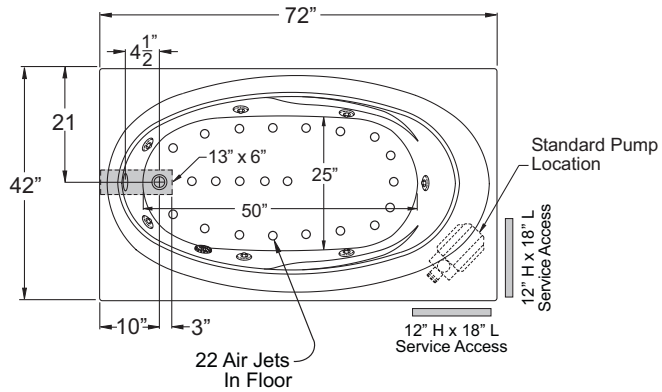

# RN TAHI 6 72" x 42" x 20.5"

AirBath option will add 1" to height of unit

Premium Thermal Cast Acrylic

white

bone

biscuit

Cut-Out

70.5" x 40.5"

Operating Capacity

71 Gallons

Shipping Weight:

Soaker - 180 lbs

Whirlpool - 210 lbs

Hydro-Massage System

4 Premium Power-Flow Adjustable Jets

1 Lumbar Ease-Flow Adjustable Jets

2 Foot Ease-Flow Adjustable Jets

Optional Features

- Skirt  
Factory installed - Aventura  
Field or factory installed - Deco
- Cast Acrylic Nailing Flange  
Yes
- In-Line Heater  
Yes

CONTRACTOR ADVANTAGE  
soaker tubs | whirlpools | air tubs