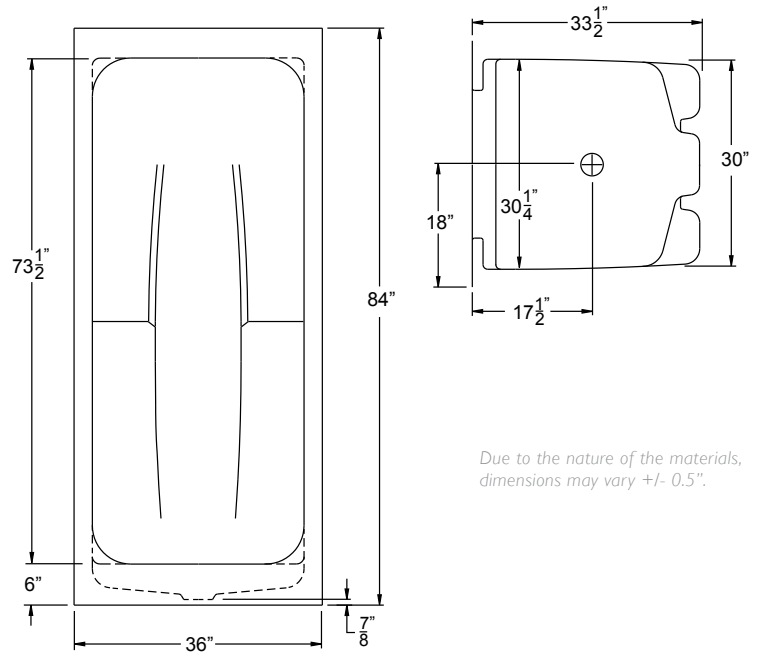

PRAXIS

storage solutions

open-top & extra tall domed
acrylic showers & tub showers

A3634SHCS

36" x 33.5" x 84"

Enclosure: up to 30.25" x 73"

*Due to the nature of the materials,
dimensions may vary +/- 0.5".*

FEATURES

FINISH	PRODUCT	PIECES	SEAT	TOP
Acrylic	Shower	One	n/a	Domed

OPTIONS

WHIRLPOOL	ACRYLIC COLORS	ACCESSORIES
n/a	White, Biscuit	Drain

TECHNICAL INFORMATION

WT	LOAD FACTOR	HANDED BY	CODES
160	1	Center Drain	ANSI 124.2, UPC

WARRANTY

Acrylic - 5 Year Limited

HIGHEST GRADE
cast acrylic finish

MORE STORAGE
over 140 square inches
of shelving space,
120 square inches of
usable deck space

SMOOTH LEDGES
for easy bottle storage
placement