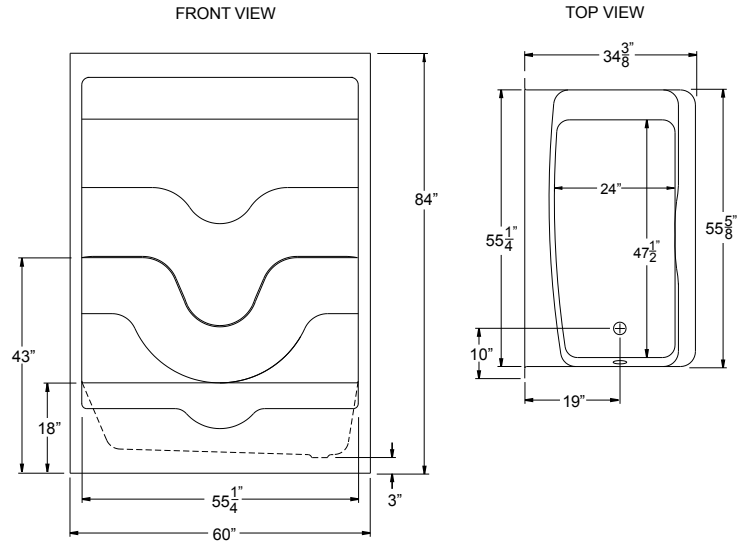

# A 6034 TS CS

60" x 34.375" x 84"  
Enclosure: up to 55" x 60"

## FEATURES

FINISH	PRODUCT	PIECES	WALL
Acrylic	Tub Shower	One	Smooth

*Due to the nature of the materials, dimensions may vary +/- 0.5".*

## TECHNICAL INFORMATION

WT	LOAD FACTOR	HANDED BY	CODES
235	1.26	Drain L R	ANSI 124.1, UPC

WARRANTY  
Acrylic - 5 Year Limited