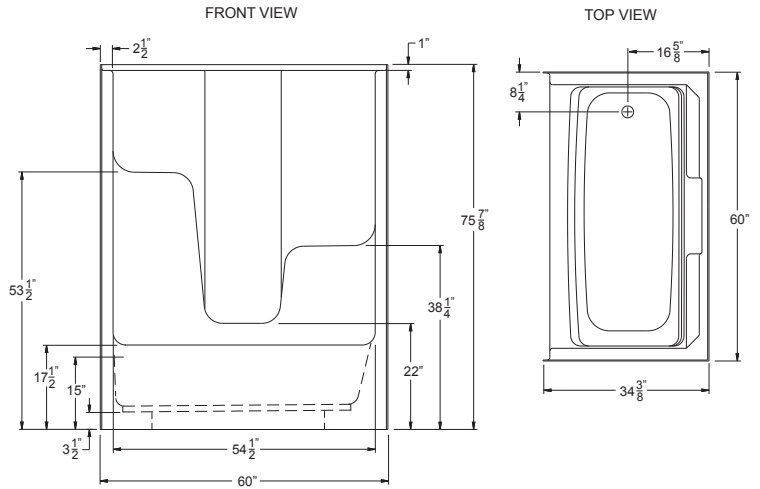

**A 6034 TS OT**  
60" x 34.375" x 75.875"  
Enclosure: up to 54.5" x 56.625"

**FEATURES**

FINISH	PRODUCT	PIECES	WALL
Acrylic	Tub Shower	One	Smooth

*Due to the nature of the materials, dimensions may vary +/- 0.5".*

**OPTIONS**

WHIRLPOOL	ACRYLIC COLORS	ACCESSORIES
Yes	White, Bone, Biscuit	Drain

**TECHNICAL INFORMATION**

WT	LOAD FACTOR	HANDED BY	CODES
185	1.26	Drain L R	ANSI 124.1, UPC

WARRANTY  
Acrylic - 5 Year Limited